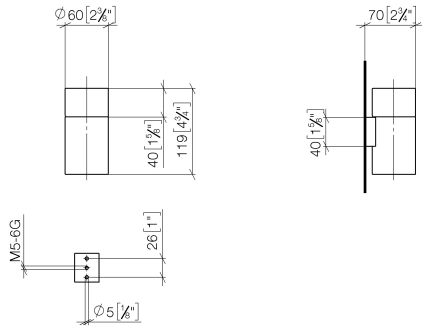

83 400 979

- crystal glass, transparent
- width 60mm
- height 120 mm
- 110mm projection

Fits: MADISON, MEM, TARA, CL.1, LISSÉ,
VAIA, META, CYO

	Brushed Chrome	83 400 979-93
	Chrome	83 400 979-00
	Brushed Platinum	83 400 979-06
	Platinum	83 400 979-08
	Durabress (23kt Gold)	83 400 979-09
	Dark Chrome	83 400 979-19
	Light Gold	83 400 979-26
	Brushed Light Gold	83 400 979-27
	Brushed Durabress (23kt Gold)	83 400 979-28
	Matte Black	83 400 979-33
	Brushed Bronze	83 400 979-42
	Brushed Champagne (22kt Gold)	83 400 979-46
	Champagne (22kt Gold)	83 400 979-47
	Brushed Dark Platinum	83 400 979-99

83 400 979

mm [inches]

83 400 979

Parts for other finishes can be found here: [Chrome](#)

Spare parts list

No.	Item Number	Name	Quantity used	Delivery time
1	90 90 00 008 00 84	glass	1	2
2	08 17 97 569-93	holder	1	20
3	09 30 30 117 90	screw	1	2
4	05 30 31 025 00 90	fixing set	1	2
5	08 10 10 530-93	holder	1	20