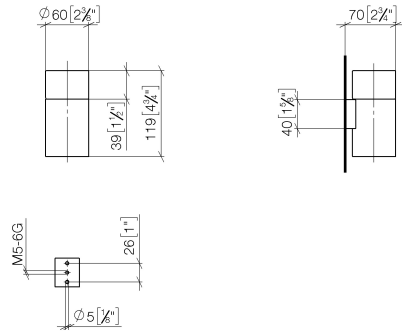

Tumbler holder wall model - Dark Chrome

MADISON

83 401 979

- crystal glass brush holder, matte
- width 60mm
- height 120 mm
- 110mm projection

Fits: MADISON, MEM, TARA, CL.1, LISSÉ,
VAIA, META, CYO

	Dark Chrome	83 401 979-19
	Chrome	83 401 979-00
	Brushed Platinum	83 401 979-06
	Platinum	83 401 979-08
	Durabrass (23kt Gold)	83 401 979-09
	Light Gold	83 401 979-26
	Brushed Light Gold	83 401 979-27
	Brushed Durabrass (23kt Gold)	83 401 979-28
	Matte Black	83 401 979-33
	Brushed Bronze	83 401 979-42
	Brushed Champagne (22kt Gold)	83 401 979-46
	Champagne (22kt Gold)	83 401 979-47
	Brushed Chrome	83 401 979-93
	Brushed Dark Platinum	83 401 979-99

Recommended miscellaneous

Crystal tumbler -

08 90 00 008
82

83 401 979

mm [inches]

83 401 979