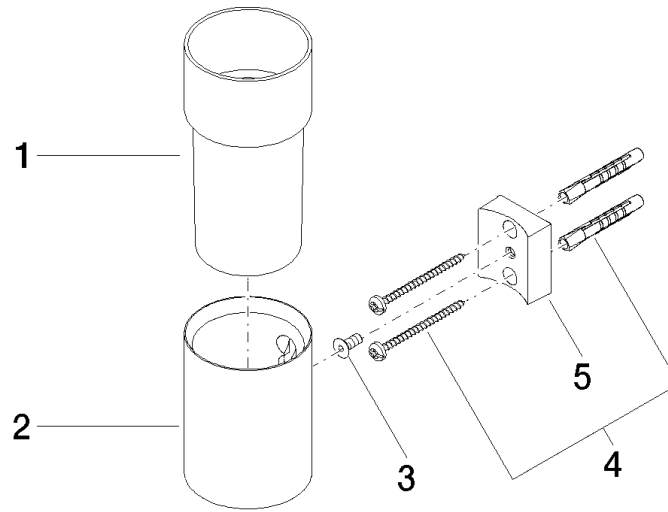

Tumbler holder wall model - Light Gold

MADISON

83 401 979

- crystal glass brush holder, matte
- width 60mm
- height 120 mm
- 110mm projection

Fits: MADISON, MEM, TARA, CL.1, LISSÉ,
VAIA, META, CYO

	Light Gold	83 401 979-26
	Chrome	83 401 979-00
	Brushed Platinum	83 401 979-06
	Platinum	83 401 979-08
	Durabress (23kt Gold)	83 401 979-09
	Dark Chrome	83 401 979-19
	Brushed Light Gold	83 401 979-27
	Brushed Durabress (23kt Gold)	83 401 979-28
	Matte Black	83 401 979-33
	Brushed Bronze	83 401 979-42
	Brushed Champagne (22kt Gold)	83 401 979-46
	Champagne (22kt Gold)	83 401 979-47
	Brushed Chrome	83 401 979-93
	Brushed Dark Platinum	83 401 979-99

83 401 979

mm [inches]

83 401 979

Parts for other finishes can be found here: [Chrome](#)

Spare parts list

No.	Item Number	Name	Quantity used	Delivery time
1	08 90 00 008 82	Crystal tumbler -	1	2
2	08 17 97 569-26	holder	1	60
3	09 30 30 117 90	screw	1	2
4	05 30 31 025 00 90	fixing set	1	2
5	08 10 10 530-26	holder	1	60