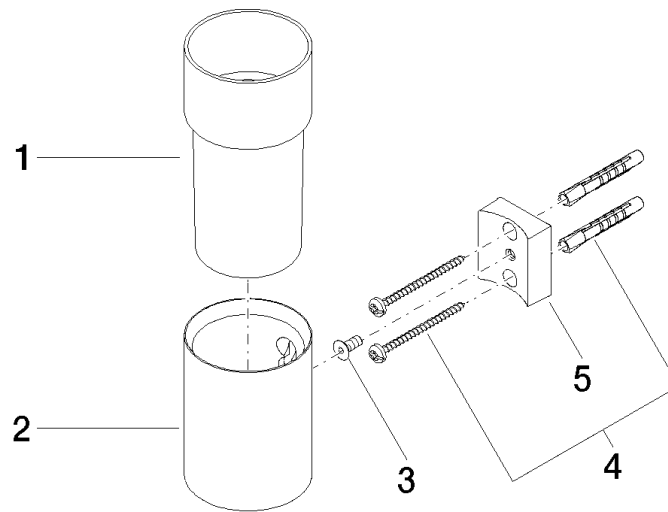

Tumbler holder wall model - Matte Black

MADISON

83 401 979

- crystal glass brush holder, matte
- width 60mm
- height 120 mm
- 110mm projection

Fits: MADISON, MEM, TARA, CL.1, LISSÉ,
VAIA, META, CYO

	Matte Black	83 401 979-33
	Chrome	83 401 979-00
	Brushed Platinum	83 401 979-06
	Platinum	83 401 979-08
	Durabrand (23kt Gold)	83 401 979-09
	Dark Chrome	83 401 979-19
	Light Gold	83 401 979-26
	Brushed Light Gold	83 401 979-27
	Brushed Durabrand (23kt Gold)	83 401 979-28
	Brushed Bronze	83 401 979-42
	Brushed Champagne (22kt Gold)	83 401 979-46
	Champagne (22kt Gold)	83 401 979-47
	Brushed Chrome	83 401 979-93
	Brushed Dark Platinum	83 401 979-99

Recommended miscellaneous

Crystal tumbler -

08 90 00 008
82

83 401 979

mm [inches]

83 401 979

Spare parts list

No.	Item Number	Name	Quantity used	Delivery time
1	08 90 00 008 82	Crystal tumbler -	1	2
2	08 17 97 569-33	holder	1	30
3	09 30 30 117 90	screw	1	2
4	05 30 31 025 00 90	fixing set	1	2
5	08 10 10 530-33	holder	1	30