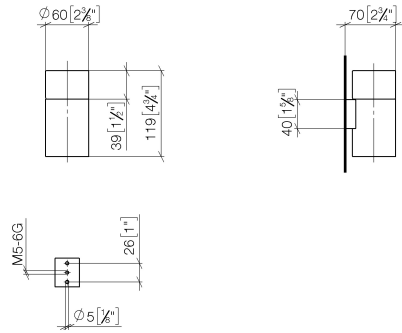

83 401 979

- crystal glass brush holder, matte
- width 60mm
- height 120 mm
- 110mm projection

Fits: MADISON, MEM, TARA, CL.1, LISSÉ,
VAIA, META, CYO

	Brushed Dark Platinum	83 401 979-99
	Chrome	83 401 979-00
	Brushed Platinum	83 401 979-06
	Platinum	83 401 979-08
	Durabress (23kt Gold)	83 401 979-09
	Dark Chrome	83 401 979-19
	Light Gold	83 401 979-26
	Brushed Light Gold	83 401 979-27
	Brushed Durabress (23kt Gold)	83 401 979-28
	Matte Black	83 401 979-33
	Brushed Bronze	83 401 979-42
	Brushed Champagne (22kt Gold)	83 401 979-46
	Champagne (22kt Gold)	83 401 979-47
	Brushed Chrome	83 401 979-93

Recommended miscellaneous

Crystal tumbler -

08 90 00 008
82

83 401 979

mm [inches]

83 401 979

Spare parts list

No.	Item Number	Name	Quantity used	Delivery time
1	08 90 00 008 82	Crystal tumbler -	1	2
2	08 17 97 569-99	holder	1	30
3	09 30 30 117 90	screw	1	2
4	05 30 31 025 00 90	fixing set	1	2
5	08 10 10 530-99	holder	1	30