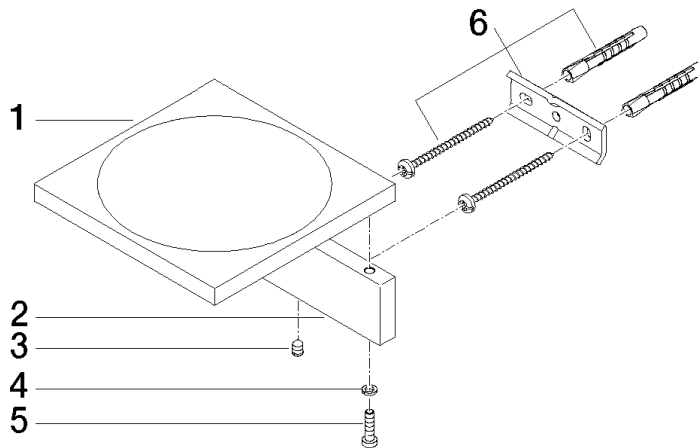

Soap dish wall model - Chrome

MEM

83 410 780

- width 120mm
- height 45 mm
- 120mm projection

Fits: MEM, CYO

	Chrome	83 410 780-00
	Brushed Platinum	83 410 780-06
	Platinum	83 410 780-08
	Dark Chrome	83 410 780-19
	Brushed Durabronze (23kt Gold)	83 410 780-28
	Brushed Champagne (22kt Gold)	83 410 780-46
	Champagne (22kt Gold)	83 410 780-47
	Brushed Dark Platinum	83 410 780-99

Soap dish wall model - Chrome

MEM

83 410 780

mm [inches]

83 410 780

Parts for other
finishes can be found
here: Brushed
Platinum

Soap dish wall model - Chrome

MEM