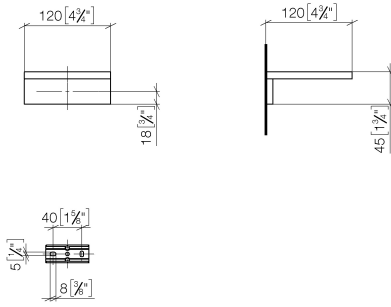

Soap dish wall model - Chrome

MEM

83 410 780

- width 120mm
- height 45 mm
- 120mm projection

Fits: MEM, CYO

	Chrome	83 410 780-00
	Brushed Platinum	83 410 780-06
	Platinum	83 410 780-08
	Dark Chrome	83 410 780-19
	Brushed Durabronze (23kt Gold)	83 410 780-28
	Brushed Champagne (22kt Gold)	83 410 780-46
	Champagne (22kt Gold)	83 410 780-47
	Brushed Dark Platinum	83 410 780-99

Soap dish wall model - Chrome

MEM

83 410 780

mm [inches]

83 410 780

Parts for other
finishes can be found
here: Brushed
Platinum

Soap dish wall model - Chrome

MEM

83 410 780

Spare parts list

No.	Item Number	Name	Quantity used	Delivery time
	08 17 78 601-00	dish	8	60