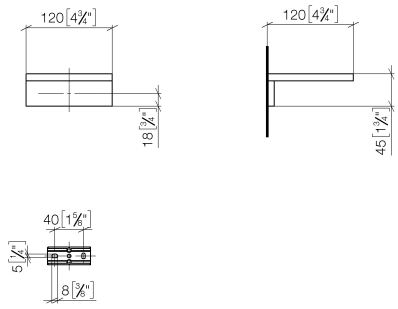

Soap dish wall model - Brushed Platinum

MEM

83 410 780

- width 120mm
- height 45 mm
- 120mm projection

Fits: MEM, CYO

	Brushed Platinum	83 410 780-06
	Chrome	83 410 780-00
	Platinum	83 410 780-08
	Dark Chrome	83 410 780-19
	Brushed Durabronze (23kt Gold)	83 410 780-28
	Brushed Champagne (22kt Gold)	83 410 780-46
	Champagne (22kt Gold)	83 410 780-47
	Brushed Dark Platinum	83 410 780-99

83 410 780

mm [inches]

83 410 780

Parts for other finishes can be found here: [Chrome](#)

Spare parts list

No.	Item Number	Name	Quantity used	Delivery time
1	08 17 78 601-06	dish	1	60
2	08 17 78 507-06	holder	1	60
3	90 31 11 112 00 90	pin	1	2
4	90 30 11 029 00 90	disc	2	2
5	09 30 30 069 90	screw	2	2
6	05 17 20 718 00 90	fixing set	1	2