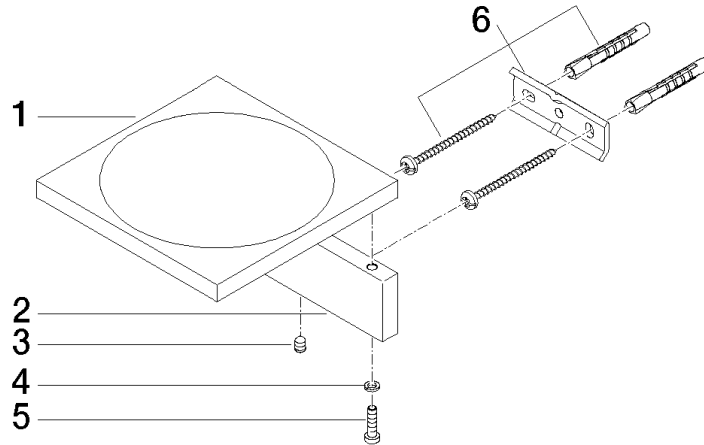

Soap dish wall model - Brushed Platinum

MEM

83 410 780

- width 120mm
- height 45 mm
- 120mm projection

Fits: MEM, CYO

	Brushed Platinum	83 410 780-06
	Chrome	83 410 780-00
	Platinum	83 410 780-08
	Dark Chrome	83 410 780-19
	Brushed Durabronze (23kt Gold)	83 410 780-28
	Brushed Champagne (22kt Gold)	83 410 780-46
	Champagne (22kt Gold)	83 410 780-47
	Brushed Dark Platinum	83 410 780-99

83 410 780

mm [inches]

83 410 780

Parts for other finishes can be found here: [Chrome](#)

Spare parts list

No.	Item Number	Name	Quantity used	Delivery time
1	08 17 78 601-06	dish	1	60
2	08 17 78 507-06	holder	1	60
3	90 31 11 112 00 90	pin	1	2
4	90 30 11 029 00 90	disc	2	2
5	09 30 30 069 90	screw	2	2
6	05 17 20 718 00 90	fixing set	1	2