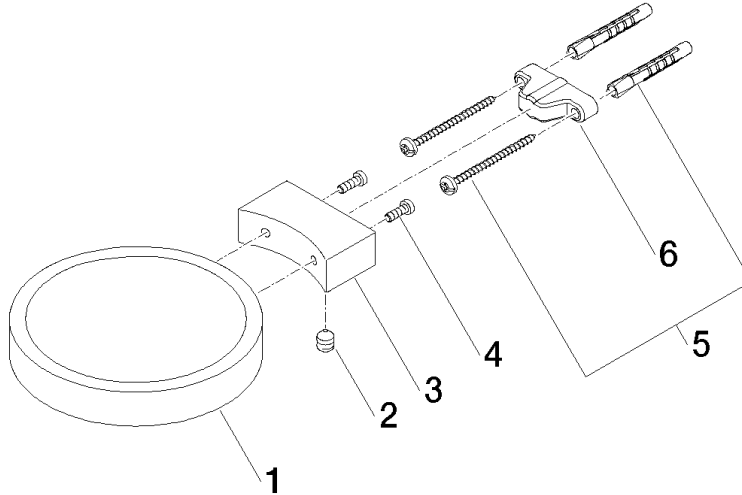

Soap dish wall model - Brushed Platinum

MADISON

83 410 979

- width 120mm
- height 20 mm
- 145mm projection

Fits: MADISON, MEM, TARA, CL.1, LISSÉ,
VAIA, META, CYO

	Brushed Platinum	83 410 979-06
	Chrome	83 410 979-00
	Platinum	83 410 979-08
	Durabress (23kt Gold)	83 410 979-09
	Dark Chrome	83 410 979-19
	Light Gold	83 410 979-26
	Brushed Light Gold	83 410 979-27
	Brushed Durabress (23kt Gold)	83 410 979-28
	Matte Black	83 410 979-33
	Brushed Bronze	83 410 979-42
	Brushed Champagne (22kt Gold)	83 410 979-46
	Champagne (22kt Gold)	83 410 979-47
	Brushed Chrome	83 410 979-93
	Brushed Dark Platinum	83 410 979-99

83 410 979

mm [inches]

83 410 979

Parts for other finishes can be found here: [Chrome](#)

Spare parts list

No.	Item Number	Name	Quantity used	Delivery time
1	08 17 97 570-06	dish	1	10
2	09 31 11 002 90	pin	1	2
3	08 17 30 502-06	holder	1	10
4	09 30 30 080 90	screw	2	2
5	05 30 31 025 00 90	fixing set	1	2
6	09 17 20 030 90	holder	1	2