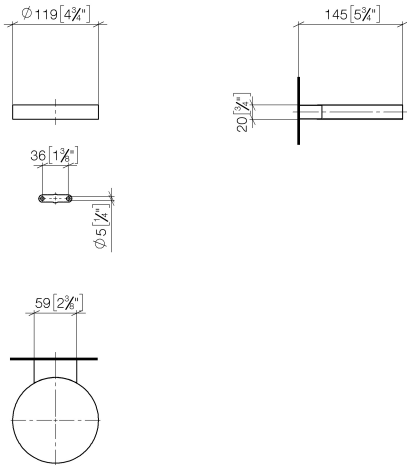

83 410 979

- width 120mm
- height 20 mm
- 145mm projection

Fits: MADISON, MEM, TARA, CL.1, LISSÉ,
VAIA, META, CYO

	Platinum	83 410 979-08
	Chrome	83 410 979-00
	Brushed Platinum	83 410 979-06
	Durabross (23kt Gold)	83 410 979-09
	Dark Chrome	83 410 979-19
	Light Gold	83 410 979-26
	Brushed Light Gold	83 410 979-27
	Brushed Durabross (23kt Gold)	83 410 979-28
	Matte Black	83 410 979-33
	Brushed Bronze	83 410 979-42
	Brushed Champagne (22kt Gold)	83 410 979-46
	Champagne (22kt Gold)	83 410 979-47
	Brushed Chrome	83 410 979-93
	Brushed Dark Platinum	83 410 979-99

83 410 979

mm [inches]

83 410 979

Parts for other finishes can be found here: [Chrome](#)

Spare parts list

No.	Item Number	Name	Quantity used	Delivery time
1	08 17 97 570-08	dish	1	40
2	09 31 11 002 90	pin	1	2
3	08 17 30 502-08	holder	1	40
4	09 30 30 080 90	screw	2	2
5	05 30 31 025 00 90	fixing set	1	2
6	09 17 20 030 90	holder	1	2