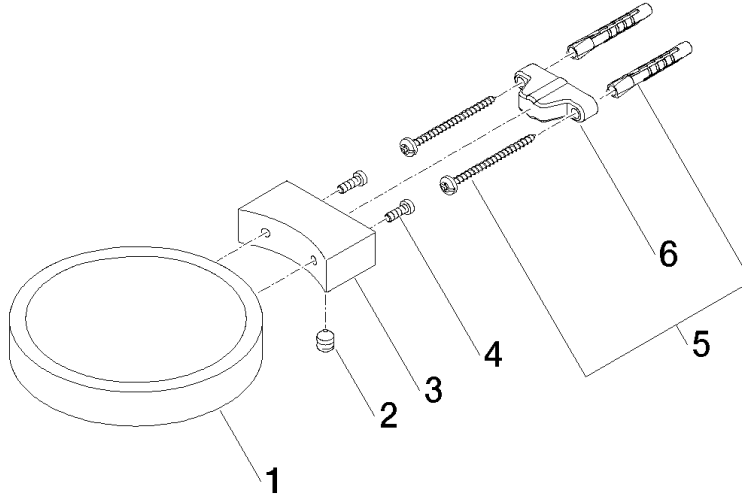

83 410 979

- width 120mm
- height 20 mm
- 145mm projection

Fits: MADISON, MEM, TARA, CL.1, LISSÉ,
VAIA, META, CYO

	Platinum	83 410 979-08
	Chrome	83 410 979-00
	Brushed Platinum	83 410 979-06
	Durabross (23kt Gold)	83 410 979-09
	Dark Chrome	83 410 979-19
	Light Gold	83 410 979-26
	Brushed Light Gold	83 410 979-27
	Brushed Durabross (23kt Gold)	83 410 979-28
	Matte Black	83 410 979-33
	Brushed Bronze	83 410 979-42
	Brushed Champagne (22kt Gold)	83 410 979-46
	Champagne (22kt Gold)	83 410 979-47
	Brushed Chrome	83 410 979-93
	Brushed Dark Platinum	83 410 979-99

83 410 979

mm [inches]

83 410 979

Parts for other finishes can be found here: [Chrome](#)

Spare parts list

No.	Item Number	Name	Quantity used	Delivery time
1	08 17 97 570-08	dish	1	40
2	09 31 11 002 90	pin	1	2
3	08 17 30 502-08	holder	1	40
4	09 30 30 080 90	screw	2	2
5	05 30 31 025 00 90	fixing set	1	2
6	09 17 20 030 90	holder	1	2