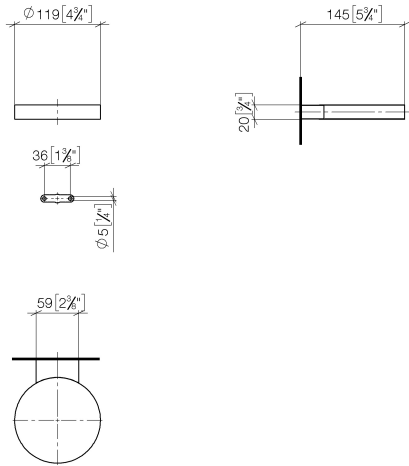

83 410 979

- width 120mm
- height 20 mm
- 145mm projection

Fits: MADISON, MEM, TARA, CL.1, LISSÉ,
VAIA, META, CYO

	Light Gold	83 410 979-26
	Chrome	83 410 979-00
	Brushed Platinum	83 410 979-06
	Platinum	83 410 979-08
	Durabress (23kt Gold)	83 410 979-09
	Dark Chrome	83 410 979-19
	Brushed Light Gold	83 410 979-27
	Brushed Durabress (23kt Gold)	83 410 979-28
	Matte Black	83 410 979-33
	Brushed Bronze	83 410 979-42
	Brushed Champagne (22kt Gold)	83 410 979-46
	Champagne (22kt Gold)	83 410 979-47
	Brushed Chrome	83 410 979-93
	Brushed Dark Platinum	83 410 979-99

83 410 979

mm [inches]

83 410 979

Parts for other finishes can be found here: [Chrome](#)

Spare parts list

No.	Item Number	Name	Quantity used	Delivery time
1	08 17 97 570-26	dish	1	60
2	09 31 11 002 90	pin	1	2
3	08 17 30 502-26	holder	1	60
4	09 30 30 080 90	screw	2	2
5	05 30 31 025 00 90	fixing set	1	2
6	09 17 20 030 90	holder	1	2