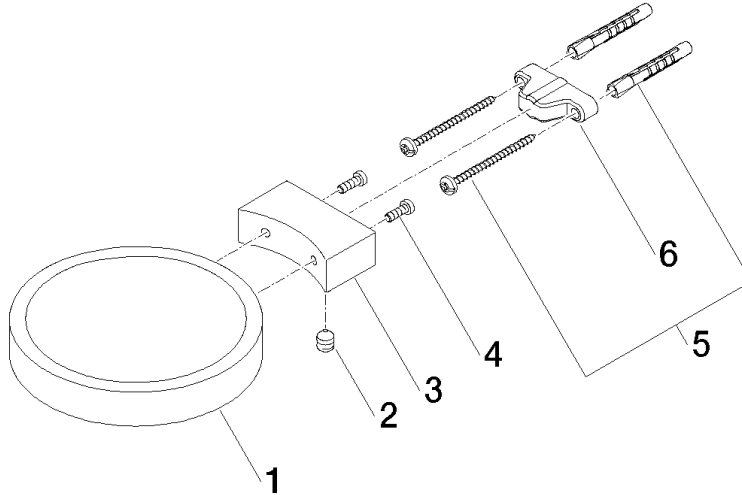

83 410 979

- width 120mm
- height 20 mm
- 145mm projection

Fits: MADISON, MEM, TARA, CL.1, LISSÉ,
VAIA, META, CYO

	Light Gold	83 410 979-26
	Chrome	83 410 979-00
	Brushed Platinum	83 410 979-06
	Platinum	83 410 979-08
	Durabress (23kt Gold)	83 410 979-09
	Dark Chrome	83 410 979-19
	Brushed Light Gold	83 410 979-27
	Brushed Durabress (23kt Gold)	83 410 979-28
	Matte Black	83 410 979-33
	Brushed Bronze	83 410 979-42
	Brushed Champagne (22kt Gold)	83 410 979-46
	Champagne (22kt Gold)	83 410 979-47
	Brushed Chrome	83 410 979-93
	Brushed Dark Platinum	83 410 979-99

83 410 979

mm [inches]

83 410 979

Parts for other finishes can be found here: [Chrome](#)

Spare parts list

No.	Item Number	Name	Quantity used	Delivery time
1	08 17 97 570-26	dish	1	60
2	09 31 11 002 90	pin	1	2
3	08 17 30 502-26	holder	1	60
4	09 30 30 080 90	screw	2	2
5	05 30 31 025 00 90	fixing set	1	2
6	09 17 20 030 90	holder	1	2