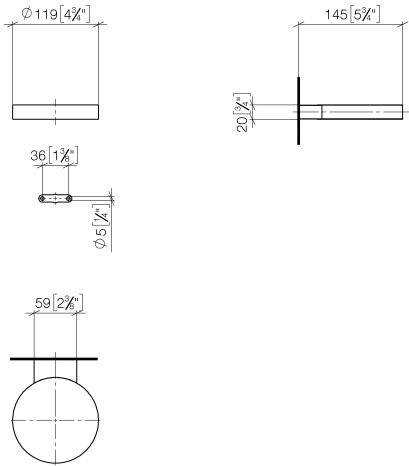

Soap dish wall model - Brushed Light Gold

MADISON

83 410 979

- width 120mm
- height 20 mm
- 145mm projection

Fits: MADISON, MEM, TARA, CL.1, LISSÉ,  
VAIA, META, CYO

	Brushed Light Gold	83 410 979-27
	Chrome	83 410 979-00
	Brushed Platinum	83 410 979-06
	Platinum	83 410 979-08
	Durabress (23kt Gold)	83 410 979-09
	Dark Chrome	83 410 979-19
	Light Gold	83 410 979-26
	Brushed Durabress (23kt Gold)	83 410 979-28
	Matte Black	83 410 979-33
	Brushed Bronze	83 410 979-42
	Brushed Champagne (22kt Gold)	83 410 979-46
	Champagne (22kt Gold)	83 410 979-47
	Brushed Chrome	83 410 979-93
	Brushed Dark Platinum	83 410 979-99

83 410 979

mm [inches]

83 410 979

Parts for other finishes can be found here: [Chrome](#)

### Spare parts list

No.	Item Number	Name	Quantity used	Delivery time
1	08 17 97 570-27	dish	1	60
2	09 31 11 002 90	pin	1	2
3	08 17 30 502-27	holder	1	60
4	09 30 30 080 90	screw	2	2
5	05 30 31 025 00 90	fixing set	1	2
6	09 17 20 030 90	holder	1	2