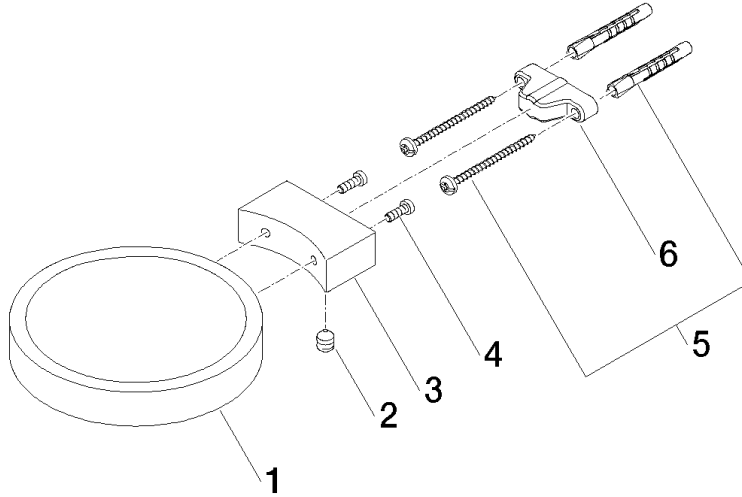

Soap dish wall model - Brushed Light Gold

MADISON

83 410 979

- width 120mm
- height 20 mm
- 145mm projection

Fits: MADISON, MEM, TARA, CL.1, LISSÉ,  
VAIA, META, CYO

	Brushed Light Gold	83 410 979-27
	Chrome	83 410 979-00
	Brushed Platinum	83 410 979-06
	Platinum	83 410 979-08
	Durabress (23kt Gold)	83 410 979-09
	Dark Chrome	83 410 979-19
	Light Gold	83 410 979-26
	Brushed Durabress (23kt Gold)	83 410 979-28
	Matte Black	83 410 979-33
	Brushed Bronze	83 410 979-42
	Brushed Champagne (22kt Gold)	83 410 979-46
	Champagne (22kt Gold)	83 410 979-47
	Brushed Chrome	83 410 979-93
	Brushed Dark Platinum	83 410 979-99

83 410 979

mm [inches]

83 410 979

Parts for other finishes can be found here: [Chrome](#)

### Spare parts list

No.	Item Number	Name	Quantity used	Delivery time
1	08 17 97 570-27	dish	1	60
2	09 31 11 002 90	pin	1	2
3	08 17 30 502-27	holder	1	60
4	09 30 30 080 90	screw	2	2
5	05 30 31 025 00 90	fixing set	1	2
6	09 17 20 030 90	holder	1	2