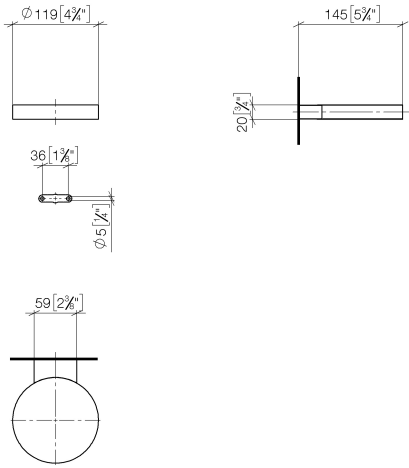

Soap dish wall model - Brushed Bronze

MADISON

83 410 979

- width 120mm
- height 20 mm
- 145mm projection

Fits: MADISON, MEM, TARA, CL.1, LISSÉ,  
VAIA, META, CYO

	Brushed Bronze	83 410 979-42
	Chrome	83 410 979-00
	Brushed Platinum	83 410 979-06
	Platinum	83 410 979-08
	Durabress (23kt Gold)	83 410 979-09
	Dark Chrome	83 410 979-19
	Light Gold	83 410 979-26
	Brushed Light Gold	83 410 979-27
	Brushed Durabress (23kt Gold)	83 410 979-28
	Matte Black	83 410 979-33
	Brushed Champagne (22kt Gold)	83 410 979-46
	Champagne (22kt Gold)	83 410 979-47
	Brushed Chrome	83 410 979-93
	Brushed Dark Platinum	83 410 979-99

83 410 979

mm [inches]

83 410 979

Parts for other finishes can be found here: [Chrome](#)

### Spare parts list

No.	Item Number	Name	Quantity used	Delivery time
1	08 17 97 570-42	dish	1	60
2	09 31 11 002 90	pin	1	2
3	08 17 30 502-42	holder	1	60
4	09 30 30 080 90	screw	2	2
5	05 30 31 025 00 90	fixing set	1	2
6	09 17 20 030 90	holder	1	2