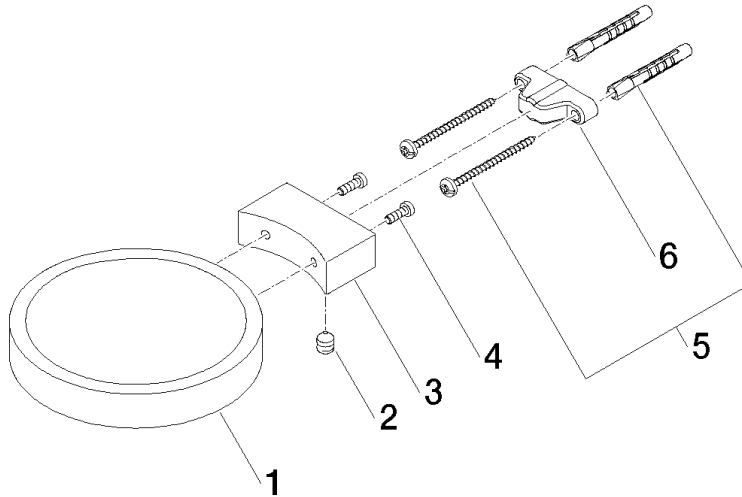

Soap dish wall model - Brushed Bronze

MADISON

83 410 979

- width 120mm
- height 20 mm
- 145mm projection

Fits: MADISON, MEM, TARA, CL.1, LISSÉ,  
VAIA, META, CYO

	Brushed Bronze	83 410 979-42
	Chrome	83 410 979-00
	Brushed Platinum	83 410 979-06
	Platinum	83 410 979-08
	Durabress (23kt Gold)	83 410 979-09
	Dark Chrome	83 410 979-19
	Light Gold	83 410 979-26
	Brushed Light Gold	83 410 979-27
	Brushed Durabress (23kt Gold)	83 410 979-28
	Matte Black	83 410 979-33
	Brushed Champagne (22kt Gold)	83 410 979-46
	Champagne (22kt Gold)	83 410 979-47
	Brushed Chrome	83 410 979-93
	Brushed Dark Platinum	83 410 979-99

83 410 979

mm [inches]

83 410 979

Parts for other finishes can be found here: [Chrome](#)

### Spare parts list

No.	Item Number	Name	Quantity used	Delivery time
1	08 17 97 570-42	dish	1	60
2	09 31 11 002 90	pin	1	2
3	08 17 30 502-42	holder	1	60
4	09 30 30 080 90	screw	2	2
5	05 30 31 025 00 90	fixing set	1	2
6	09 17 20 030 90	holder	1	2