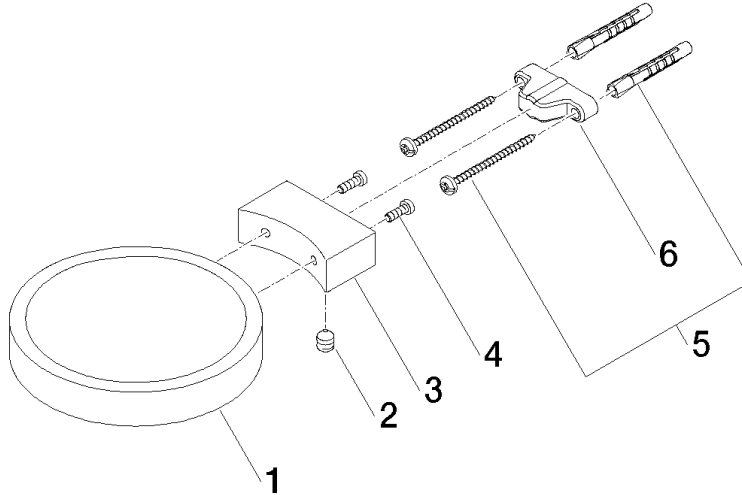

Soap dish wall model - Brushed Champagne (22kt Gold)

MADISON

83 410 979

- width 120mm
- height 20 mm
- 145mm projection

Fits: MADISON, MEM, TARA, CL.1, LISSÉ,
VAIA, META, CYO

	Brushed Champagne (22kt Gold)	83 410 979-46
	Chrome	83 410 979-00
	Brushed Platinum	83 410 979-06
	Platinum	83 410 979-08
	Durabross (23kt Gold)	83 410 979-09
	Dark Chrome	83 410 979-19
	Light Gold	83 410 979-26
	Brushed Light Gold	83 410 979-27
	Brushed Durabross (23kt Gold)	83 410 979-28
	Matte Black	83 410 979-33
	Brushed Bronze	83 410 979-42
	Champagne (22kt Gold)	83 410 979-47
	Brushed Chrome	83 410 979-93
	Brushed Dark Platinum	83 410 979-99

83 410 979

mm [inches]

83 410 979

Parts for other finishes can be found here: [Chrome](#)

Spare parts list

No.	Item Number	Name	Quantity used	Delivery time
1	08 17 97 570-46	dish	1	30
2	09 31 11 002 90	pin	1	2
3	08 17 30 502-46	holder	1	30
4	09 30 30 080 90	screw	2	2
5	05 30 31 025 00 90	fixing set	1	2
6	09 17 20 030 90	holder	1	2