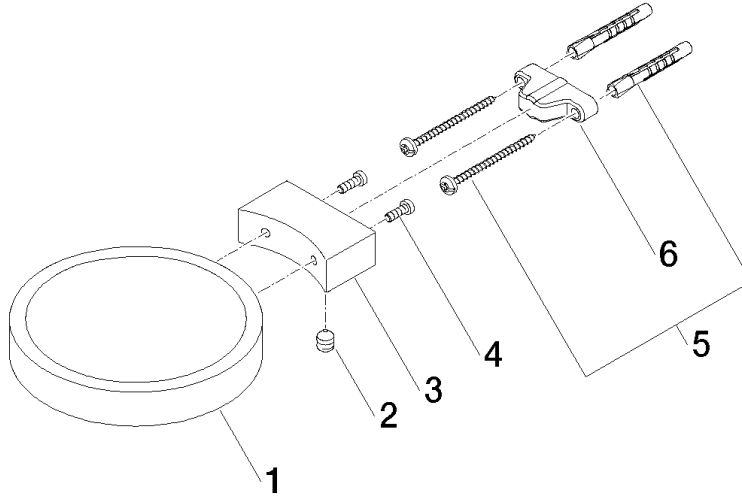

Soap dish wall model - Champagne (22kt Gold)

MADISON

83 410 979

- width 120mm
- height 20 mm
- 145mm projection

Fits: MADISON, MEM, TARA, CL.1, LISSÉ,
VAIA, META, CYO

	Champagne (22kt Gold)	83 410 979-47
	Chrome	83 410 979-00
	Brushed Platinum	83 410 979-06
	Platinum	83 410 979-08
	Durabross (23kt Gold)	83 410 979-09
	Dark Chrome	83 410 979-19
	Light Gold	83 410 979-26
	Brushed Light Gold	83 410 979-27
	Brushed Durabross (23kt Gold)	83 410 979-28
	Matte Black	83 410 979-33
	Brushed Bronze	83 410 979-42
	Brushed Champagne (22kt Gold)	83 410 979-46
	Brushed Chrome	83 410 979-93
	Brushed Dark Platinum	83 410 979-99

83 410 979

mm [inches]

83 410 979

Parts for other finishes can be found here: [Chrome](#)

Spare parts list

No.	Item Number	Name	Quantity used	Delivery time
1	08 17 97 570-47	dish	1	30
2	09 31 11 002 90	pin	1	2
3	08 17 30 502-47	holder	1	30
4	09 30 30 080 90	screw	2	2
5	05 30 31 025 00 90	fixing set	1	2
6	09 17 20 030 90	holder	1	2