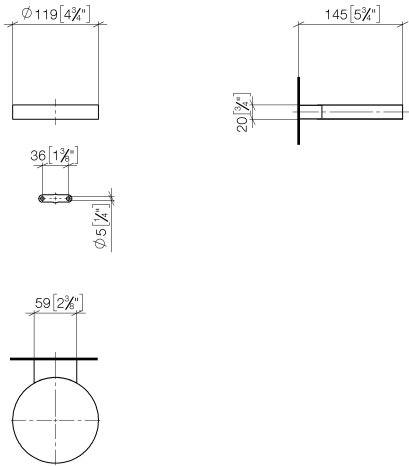

Soap dish wall model - Champagne (22kt Gold)

MADISON

83 410 979

- width 120mm
- height 20 mm
- 145mm projection

Fits: MADISON, MEM, TARA, CL.1, LISSÉ,
VAIA, META, CYO

	Champagne (22kt Gold)	83 410 979-47
	Chrome	83 410 979-00
	Brushed Platinum	83 410 979-06
	Platinum	83 410 979-08
	Durabross (23kt Gold)	83 410 979-09
	Dark Chrome	83 410 979-19
	Light Gold	83 410 979-26
	Brushed Light Gold	83 410 979-27
	Brushed Durabross (23kt Gold)	83 410 979-28
	Matte Black	83 410 979-33
	Brushed Bronze	83 410 979-42
	Brushed Champagne (22kt Gold)	83 410 979-46
	Brushed Chrome	83 410 979-93
	Brushed Dark Platinum	83 410 979-99

83 410 979

mm [inches]

83 410 979

Parts for other finishes can be found here: [Chrome](#)

Spare parts list

No.	Item Number	Name	Quantity used	Delivery time
1	08 17 97 570-47	dish	1	30
2	09 31 11 002 90	pin	1	2
3	08 17 30 502-47	holder	1	30
4	09 30 30 080 90	screw	2	2
5	05 30 31 025 00 90	fixing set	1	2
6	09 17 20 030 90	holder	1	2