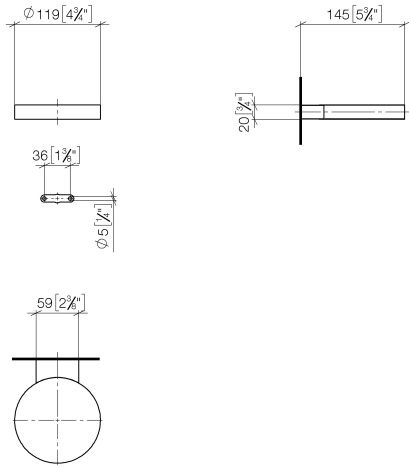

Soap dish wall model - Brushed Chrome

MADISON

83 410 979

- width 120mm
- height 20 mm
- 145mm projection

Fits: MADISON, MEM, TARA, CL.1, LISSÉ,  
VAIA, META, CYO

	Brushed Chrome	83 410 979-93
	Chrome	83 410 979-00
	Brushed Platinum	83 410 979-06
	Platinum	83 410 979-08
	Durabrand (23kt Gold)	83 410 979-09
	Dark Chrome	83 410 979-19
	Light Gold	83 410 979-26
	Brushed Light Gold	83 410 979-27
	Brushed Durabrand (23kt Gold)	83 410 979-28
	Matte Black	83 410 979-33
	Brushed Bronze	83 410 979-42
	Brushed Champagne (22kt Gold)	83 410 979-46
	Champagne (22kt Gold)	83 410 979-47
	Brushed Dark Platinum	83 410 979-99

83 410 979

mm [inches]

83 410 979

Parts for other finishes can be found here: [Chrome](#)

### Spare parts list

No.	Item Number	Name	Quantity used	Delivery time
1	08 17 97 570-93	dish	1	20
2	09 31 11 002 90	pin	1	2
3	08 17 30 502-93	holder	1	20
4	09 30 30 080 90	screw	2	2
5	05 30 31 025 00 90	fixing set	1	2
6	09 17 20 030 90	holder	1	2