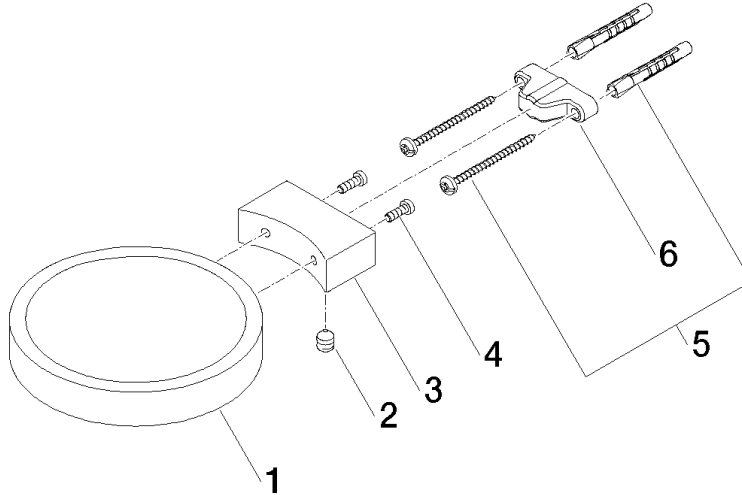

Soap dish wall model - Brushed Chrome

MADISON

83 410 979

- width 120mm
- height 20 mm
- 145mm projection

Fits: MADISON, MEM, TARA, CL.1, LISSÉ,  
VAIA, META, CYO

	Brushed Chrome	83 410 979-93
	Chrome	83 410 979-00
	Brushed Platinum	83 410 979-06
	Platinum	83 410 979-08
	Durabrand (23kt Gold)	83 410 979-09
	Dark Chrome	83 410 979-19
	Light Gold	83 410 979-26
	Brushed Light Gold	83 410 979-27
	Brushed Durabrand (23kt Gold)	83 410 979-28
	Matte Black	83 410 979-33
	Brushed Bronze	83 410 979-42
	Brushed Champagne (22kt Gold)	83 410 979-46
	Champagne (22kt Gold)	83 410 979-47
	Brushed Dark Platinum	83 410 979-99

83 410 979

mm [inches]

83 410 979

Parts for other finishes can be found here: [Chrome](#)

### Spare parts list

No.	Item Number	Name	Quantity used	Delivery time
1	08 17 97 570-93	dish	1	20
2	09 31 11 002 90	pin	1	2
3	08 17 30 502-93	holder	1	20
4	09 30 30 080 90	screw	2	2
5	05 30 31 025 00 90	fixing set	1	2
6	09 17 20 030 90	holder	1	2