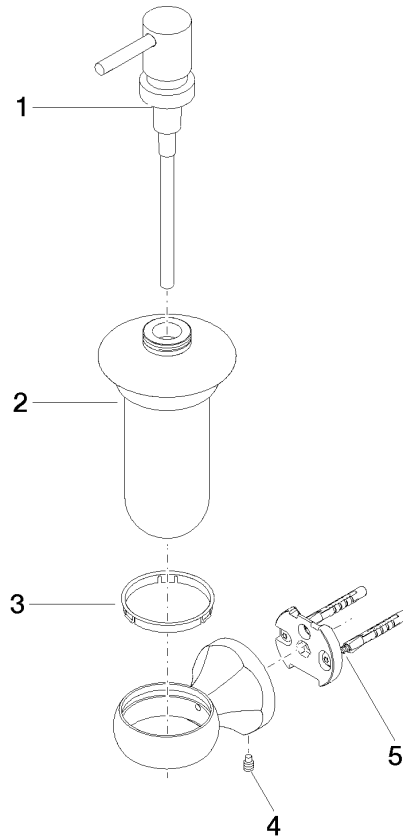

83 435 361

- bottle made of opal glass
- width 85mm
- height 200 mm
- 250 ml bottle
- 121mm projection

	Durabronz (23kt Gold)	83 435 361-09
	Chrome	83 435 361-00
	Brushed Platinum	83 435 361-06
	Platinum	83 435 361-08
	Brushed Durabronz (23kt Gold)	83 435 361-28
	Brushed Dark Platinum	83 435 361-99

83 435 361

mm [inches]

83 435 361

Parts for other finishes can be found here: [Chrome](#)

Spare parts list

No.	Item Number	Name	Quantity used	Delivery time
1	90 10 10 535 01-09	dispenser	1	40
2	90 90 04 001 00 83	glass	1	2
3	08 28 10 500 91	ring	1	2
4	04 31 11 140 00 90	pin	1	2
5	05 17 97 507 00 90	fixing set	1	2