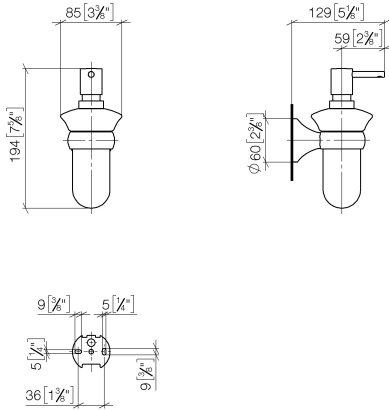

83 435 361

- bottle made of opal glass
- width 85mm
- height 200 mm
- 250 ml bottle
- 121mm projection

	Durabronz (23kt Gold)	83 435 361-09
	Chrome	83 435 361-00
	Brushed Platinum	83 435 361-06
	Platinum	83 435 361-08
	Brushed Durabronz (23kt Gold)	83 435 361-28
	Brushed Dark Platinum	83 435 361-99

83 435 361

mm [inches]

83 435 361

Parts for other finishes can be found here: [Chrome](#)

Spare parts list

No.	Item Number	Name	Quantity used	Delivery time
1	90 10 10 535 01-09	dispenser	1	40
2	90 90 04 001 00 83	glass	1	2
3	08 28 10 500 91	ring	1	2
4	04 31 11 140 00 90	pin	1	2
5	05 17 97 507 00 90	fixing set	1	2