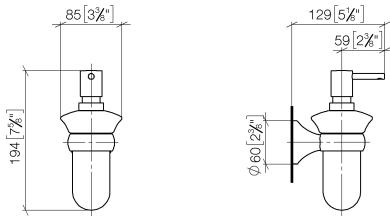

83 435 361

- bottle made of opal glass
- width 85mm
- height 200 mm
- 250 ml bottle
- 121mm projection

| | | |
|---|------------------------------|---------------|
|  | Brushed Durabron (23kt Gold) | 83 435 361-28 |
|  | Chrome | 83 435 361-00 |
|  | Brushed Platinum | 83 435 361-06 |
|  | Platinum | 83 435 361-08 |
|  | Durabron (23kt Gold) | 83 435 361-09 |
|  | Brushed Dark Platinum | 83 435 361-99 |

83 435 361

mm [inches]

83 435 361

Parts for other finishes can be found here: [Chrome](#)

Spare parts list

| No. | Item Number | Name | Quantity used | Delivery time |
|-----|--------------------|------------|---------------|---------------|
| 1 | 90 10 10 535 01-28 | dispenser | 1 | 20 |
| 2 | 90 90 04 001 00 83 | glass | 1 | 2 |
| 3 | 08 28 10 500 91 | ring | 1 | 2 |
| 4 | 04 31 11 140 00 90 | pin | 1 | 2 |
| 5 | 05 17 97 507 00 90 | fixing set | 1 | 2 |