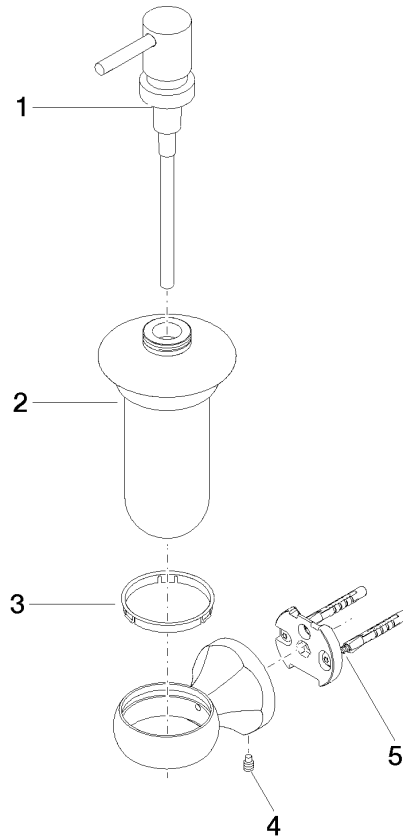

83 435 361

- bottle made of opal glass
- width 85mm
- height 200 mm
- 250 ml bottle
- 121mm projection

| | | |
|---|------------------------------|---------------|
|  | Brushed Durabron (23kt Gold) | 83 435 361-28 |
|  | Chrome | 83 435 361-00 |
|  | Brushed Platinum | 83 435 361-06 |
|  | Platinum | 83 435 361-08 |
|  | Durabron (23kt Gold) | 83 435 361-09 |
|  | Brushed Dark Platinum | 83 435 361-99 |

83 435 361

mm [inches]

83 435 361

Parts for other finishes can be found here: [Chrome](#)

Spare parts list

| No. | Item Number | Name | Quantity used | Delivery time |
|-----|--------------------|------------|---------------|---------------|
| 1 | 90 10 10 535 01-28 | dispenser | 1 | 20 |
| 2 | 90 90 04 001 00 83 | glass | 1 | 2 |
| 3 | 08 28 10 500 91 | ring | 1 | 2 |
| 4 | 04 31 11 140 00 90 | pin | 1 | 2 |
| 5 | 05 17 97 507 00 90 | fixing set | 1 | 2 |