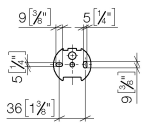

83 435 361

- bottle made of opal glass
- width 85mm
- height 200 mm
- 250 ml bottle
- 121mm projection

| | | |
|---|------------------------------|---------------|
|  | Brushed Durabron (23kt Gold) | 83 435 361-28 |
|  | Chrome | 83 435 361-00 |
|  | Brushed Platinum | 83 435 361-06 |
|  | Platinum | 83 435 361-08 |
|  | Durabron (23kt Gold) | 83 435 361-09 |
|  | Brushed Dark Platinum | 83 435 361-99 |

83 435 361

mm [inches]

83 435 361

Parts for other finishes can be found here: [Chrome](#)

Spare parts list

| No. | Item Number | Name | Quantity used | Delivery time |
|-----|--------------------|------------|---------------|---------------|
| 1 | 90 10 10 535 01-28 | dispenser | 1 | 20 |
| 2 | 90 90 04 001 00 83 | glass | 1 | 2 |
| 3 | 08 28 10 500 91 | ring | 1 | 2 |
| 4 | 04 31 11 140 00 90 | pin | 1 | 2 |
| 5 | 05 17 97 507 00 90 | fixing set | 1 | 2 |