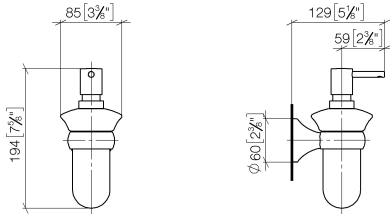

83 435 361

- bottle made of opal glass
- width 85mm
- height 200 mm
- 250 ml bottle
- 121mm projection

	Brushed Dark Platinum	83 435 361-99
	Chrome	83 435 361-00
	Brushed Platinum	83 435 361-06
	Platinum	83 435 361-08
	Durabass (23kt Gold)	83 435 361-09
	Brushed Durabass (23kt Gold)	83 435 361-28

83 435 361

mm [inches]

83 435 361

Parts for other finishes can be found here: [Chrome](#)

Spare parts list

No.	Item Number	Name	Quantity used	Delivery time
1	90 10 10 535 01-99	dispenser	1	30
2	90 90 04 001 00 83	glass	1	2
3	08 28 10 500 91	ring	1	2
4	04 31 11 140 00 90	pin	1	2
5	05 17 97 507 00 90	fixing set	1	2