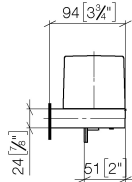

Dispenser wall model - Soft Black

83 435 832

- width 78mm
- height 108 mm
- 250 ml bottle
- 94mm projection

	Soft Black	83 435 832-69
	Chrome	83 435 832-00

Dispenser wall model - Soft Black

83 435 832

mm [inches]