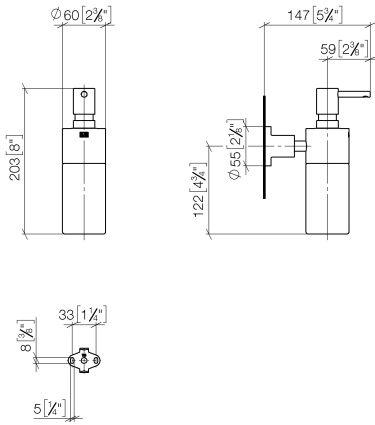

83 435 892

- bottle made of crystal glass, matt
- width 60mm
- height 200 mm
- rosette Ø 55 mm
- 250 ml bottle
- 144mm projection

	Platinum	83 435 892-08
	Chrome	83 435 892-00
	Brushed Platinum	83 435 892-06
	Dark Chrome	83 435 892-19
	Brushed Durabronze (23kt Gold)	83 435 892-28
	Matte Black	83 435 892-33
	Brushed Champagne (22kt Gold)	83 435 892-46
	Champagne (22kt Gold)	83 435 892-47
	Brushed Chrome	83 435 892-93
	Brushed Dark Platinum	83 435 892-99

83 435 892

mm [inches]

83 435 892

Parts for other finishes can be found here: [Chrome](#)

Spare parts list

No.	Item Number	Name	Quantity used	Delivery time
1	90 10 10 535 00-08	dispenser	1	40
2	90 10 10 529 00-08	base	1	-
Spare part can no longer be ordered, please order the replacement item				
3	90 90 04 001 00 82	glass	1	2
4	08 17 20 624-08	holder	1	40
5	04 31 11 113 00 90	pin	1	2
6	08 17 89 505-08	holder	1	40
7	09 30 11 046 90	disc	1	2
8	08 18 50 586 90	screw	1	2
9	09 23 10 026 90	nut	1	2
10	05 17 20 739 00 90	fixing set	1	2