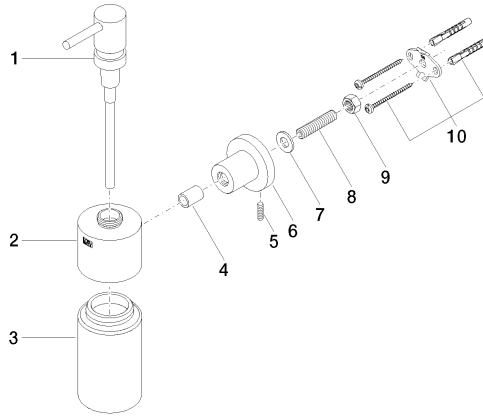

TARA Dispenser wall model - Brushed Durabronz (23kt Gold)

TARA

83 435 892

- bottle made of crystal glass, matt
- width 60mm
- height 200 mm
- rosette Ø 55 mm
- 250 ml bottle
- 144mm projection

	Brushed Durabronz (23kt Gold)	83 435 892-28
	Chrome	83 435 892-00
	Brushed Platinum	83 435 892-06
	Platinum	83 435 892-08
	Dark Chrome	83 435 892-19
	Matte Black	83 435 892-33
	Brushed Champagne (22kt Gold)	83 435 892-46
	Champagne (22kt Gold)	83 435 892-47
	Brushed Chrome	83 435 892-93
	Brushed Dark Platinum	83 435 892-99

83 435 892

mm [inches]

83 435 892

Parts for other finishes can be found here: [Chrome](#)

### Spare parts list

No.	Item Number	Name	Quantity used	Delivery time
1	90 10 10 535 00-28	dispenser	1	20
2	90 10 10 529 00-28	base	1	20
3	90 90 04 001 00 82	glass	1	2
4	08 17 20 624-28	holder	1	20
5	04 31 11 113 00 90	pin	1	2
6	08 17 89 505-28	holder	1	20
7	09 30 11 046 90	disc	1	2
8	08 18 50 586 90	screw	1	2
9	09 23 10 026 90	nut	1	2
10	05 17 20 739 00 90	fixing set	1	2