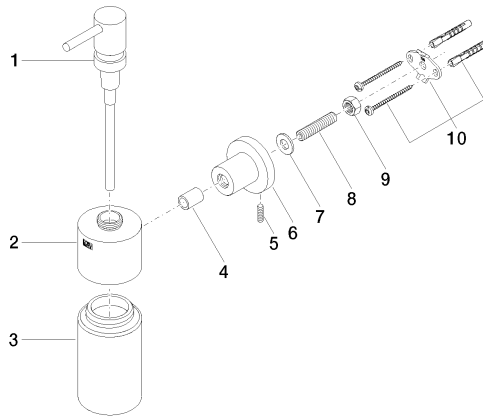

83 435 892

- bottle made of crystal glass, matt
- width 60mm
- height 200 mm
- rosette Ø 55 mm
- 250 ml bottle
- 144mm projection

	Champagne (22kt Gold)	83 435 892-47
	Chrome	83 435 892-00
	Brushed Platinum	83 435 892-06
	Platinum	83 435 892-08
	Dark Chrome	83 435 892-19
	Brushed Durabronze (23kt Gold)	83 435 892-28
	Matte Black	83 435 892-33
	Brushed Champagne (22kt Gold)	83 435 892-46
	Brushed Chrome	83 435 892-93
	Brushed Dark Platinum	83 435 892-99

83 435 892

mm [inches]

83 435 892

Parts for other finishes can be found here: [Chrome](#)

Spare parts list

No.	Item Number	Name	Quantity used	Delivery time
1	90 10 10 535 00-47	dispenser	1	30
2	90 10 10 529 00-47	base	1	30
3	90 90 04 001 00 82	glass	1	2
4	08 17 20 624-47	holder	1	30
5	04 31 11 113 00 90	pin	1	2
6	08 17 89 505-47	holder	1	30
7	09 30 11 046 90	disc	1	2
8	08 18 50 586 90	screw	1	2
9	09 23 10 026 90	nut	1	2
10	05 17 20 739 00 90	fixing set	1	2