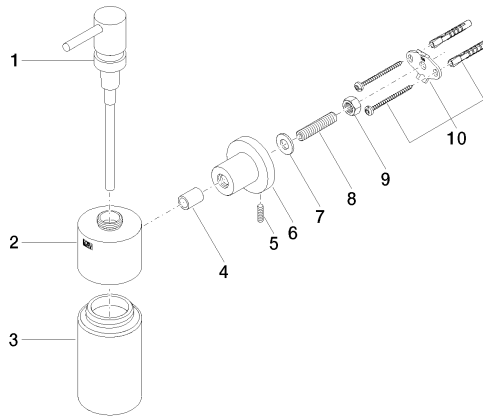

83 435 892

- bottle made of crystal glass, matt
- width 60mm
- height 200 mm
- rosette Ø 55 mm
- 250 ml bottle
- 144mm projection

	Brushed Chrome	83 435 892-93
	Chrome	83 435 892-00
	Brushed Platinum	83 435 892-06
	Platinum	83 435 892-08
	Dark Chrome	83 435 892-19
	Brushed Durabronze (23kt Gold)	83 435 892-28
	Matte Black	83 435 892-33
	Brushed Champagne (22kt Gold)	83 435 892-46
	Champagne (22kt Gold)	83 435 892-47
	Brushed Dark Platinum	83 435 892-99

83 435 892

mm [inches]

83 435 892

Parts for other finishes can be found here: [Chrome](#)

Spare parts list

No.	Item Number	Name	Quantity used	Delivery time
1	90 10 10 535 00-93	dispenser	1	20
2	90 10 10 529 00-93	base	1	20
3	90 90 04 001 00 82	glass	1	2
4	08 17 20 624-93	holder	1	20
5	04 31 11 113 00 90	pin	1	2
6	08 17 89 505-93	holder	1	20
7	09 30 11 046 90	disc	1	2
8	08 18 50 586 90	screw	1	2
9	09 23 10 026 90	nut	1	2
10	05 17 20 739 00 90	fixing set	1	2