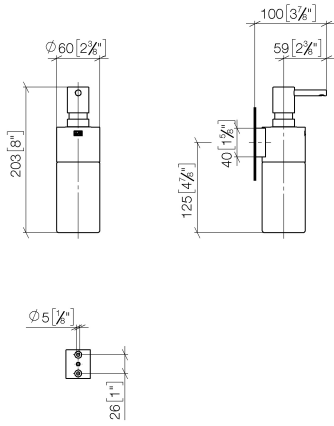

Dispenser wall model - Brushed Platinum

MADISON

83 435 970

- bottle made of crystal glass, matt
- width 60mm
- height 200 mm
- 250 ml bottle
- 96mm projection

Fits: MADISON, MEM, TARA, CL.1, LISSÉ,
VAIA, META, CYO

83 435 970

mm [inches]

83 435 970

Parts for other finishes can be found here: [Chrome](#)

Spare parts list

| No. | Item Number | Name | Quantity used | Delivery time |
|-----|--------------------|------------|---------------|---------------|
| 1 | 90 10 10 535 00-06 | dispenser | 1 | 10 |
| 2 | 90 10 10 525 00-06 | base | 1 | 10 |
| 3 | 90 90 04 001 00 82 | glass | 1 | 2 |
| 4 | 09 30 30 093 90 | screw | 1 | 2 |
| 5 | 05 30 31 025 00 90 | fixing set | 1 | 2 |
| 6 | 08 10 10 530-06 | holder | 1 | 10 |