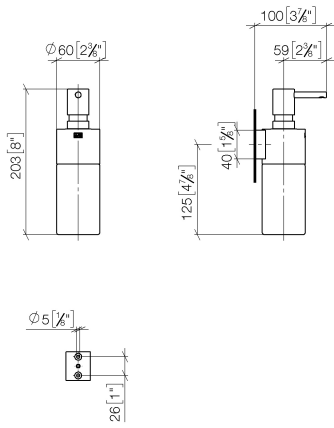

Dispenser wall model - Brushed Light Gold

MADISON

83 435 970

- bottle made of crystal glass, matt
- width 60mm
- height 200 mm
- 250 ml bottle
- 96mm projection

Fits: MADISON, MEM, TARA, CL.1, LISSÉ,
VAIA, META, CYO

83 435 970

mm [inches]

83 435 970

Parts for other finishes can be found here: [Chrome](#)

Spare parts list

No.	Item Number	Name	Quantity used	Delivery time
1	90 10 10 535 00-27	dispenser	1	30
2	90 10 10 525 00-27	base	1	30
3	90 90 04 001 00 82	glass	1	2
4	09 30 30 093 90	screw	1	2
5	05 30 31 025 00 90	fixing set	1	2
6	08 10 10 530-27	holder	1	60