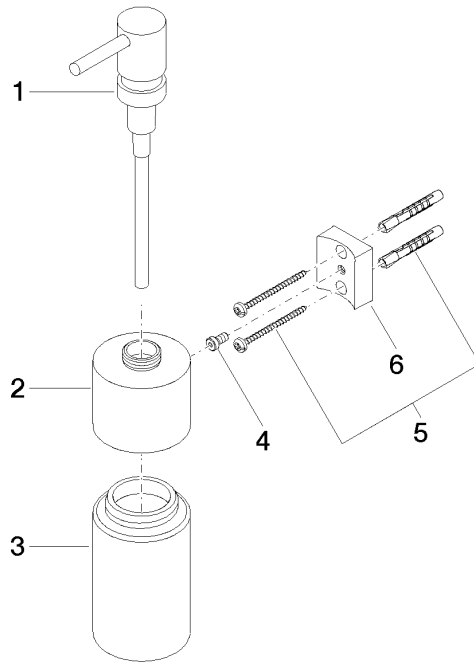

Dispenser wall model - Brushed Light Gold

MADISON

83 435 970

- bottle made of crystal glass, matt
- width 60mm
- height 200 mm
- 250 ml bottle
- 96mm projection

Fits: MADISON, MEM, TARA, CL.1, LISSÉ,
VAIA, META, CYO

83 435 970

mm [inches]

83 435 970

Parts for other finishes can be found here: [Chrome](#)

Spare parts list

No.	Item Number	Name	Quantity used	Delivery time
1	90 10 10 535 00-27	dispenser	1	30
2	90 10 10 525 00-27	base	1	30
3	90 90 04 001 00 82	glass	1	2
4	09 30 30 093 90	screw	1	2
5	05 30 31 025 00 90	fixing set	1	2
6	08 10 10 530-27	holder	1	60