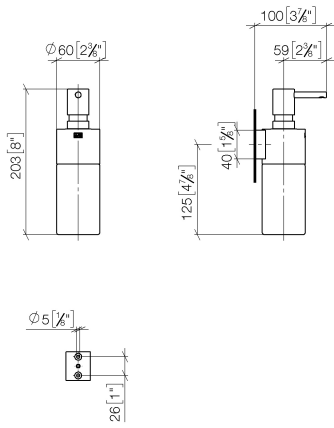

Dispenser wall model - Brushed Bronze

MADISON

83 435 970

- bottle made of crystal glass, matt
- width 60mm
- height 200 mm
- 250 ml bottle
- 96mm projection

Fits: MADISON, MEM, TARA, CL.1, LISSÉ,
VAIA, META, CYO

83 435 970

mm [inches]

83 435 970

Parts for other finishes can be found here: [Chrome](#)

Spare parts list

No.	Item Number	Name	Quantity used	Delivery time
1	90 10 10 535 00-42	dispenser	1	30
2	90 10 10 525 00-42	base	1	30
3	90 90 04 001 00 82	glass	1	2
4	09 30 30 093 90	screw	1	2
5	05 30 31 025 00 90	fixing set	1	2
6	08 10 10 530-42	holder	1	60