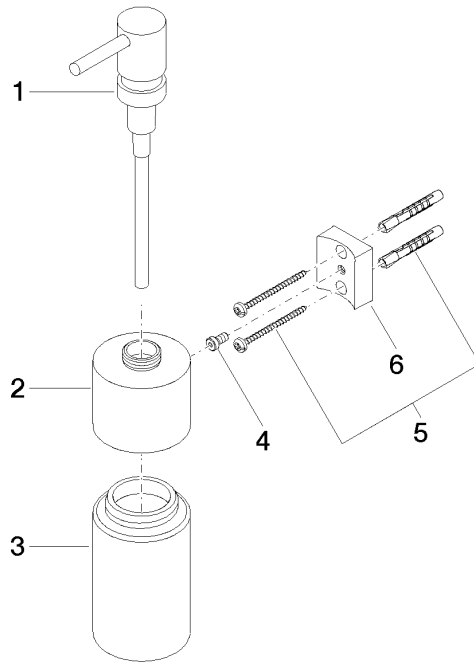

Dispenser wall model - Brushed Bronze

MADISON

83 435 970

- bottle made of crystal glass, matt
- width 60mm
- height 200 mm
- 250 ml bottle
- 96mm projection

Fits: MADISON, MEM, TARA, CL.1, LISSÉ,
VAIA, META, CYO

83 435 970

mm [inches]

83 435 970

Parts for other finishes can be found here: [Chrome](#)

Spare parts list

No.	Item Number	Name	Quantity used	Delivery time
1	90 10 10 535 00-42	dispenser	1	30
2	90 10 10 525 00-42	base	1	30
3	90 90 04 001 00 82	glass	1	2
4	09 30 30 093 90	screw	1	2
5	05 30 31 025 00 90	fixing set	1	2
6	08 10 10 530-42	holder	1	60