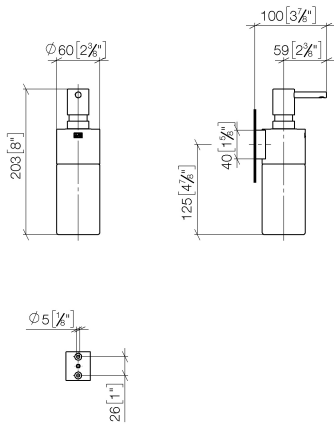

83 435 970

- bottle made of crystal glass, matt
- width 60mm
- height 200 mm
- 250 ml bottle
- 96mm projection

Fits: MADISON, MEM, TARA, CL.1, LISSÉ,
VAIA, META, CYO

	Brushed Champagne (22kt Gold)	83 435 970-46
	Chrome	83 435 970-00
	Brushed Platinum	83 435 970-06
	Platinum	83 435 970-08
	Dark Chrome	83 435 970-19
	Light Gold	83 435 970-26
	Brushed Light Gold	83 435 970-27
	Brushed Durabronze (23kt Gold)	83 435 970-28
	Matte Black	83 435 970-33
	Brushed Bronze	83 435 970-42
	Champagne (22kt Gold)	83 435 970-47
	Brushed Chrome	83 435 970-93
	Brushed Dark Platinum	83 435 970-99

83 435 970

mm [inches]

83 435 970

Parts for other finishes can be found here: [Chrome](#)

Spare parts list

No.	Item Number	Name	Quantity used	Delivery time
1	90 10 10 535 00-46	dispenser	1	30
2	90 10 10 525 00-46	base	1	30
3	90 90 04 001 00 82	glass	1	2
4	09 30 30 093 90	screw	1	2
5	05 30 31 025 00 90	fixing set	1	2
6	08 10 10 530-46	holder	1	30