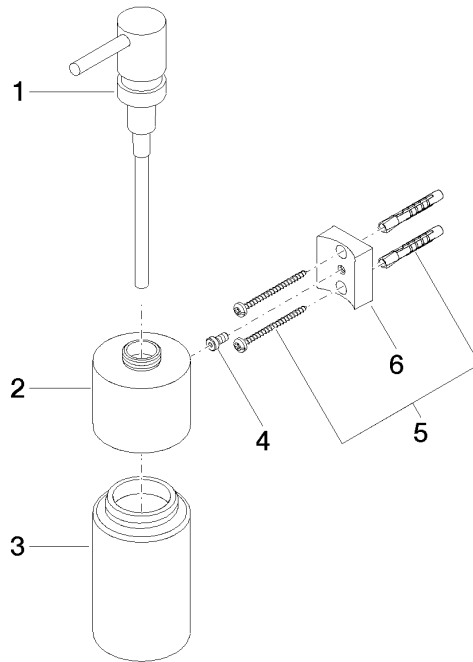

83 435 970

- bottle made of crystal glass, matt
- width 60mm
- height 200 mm
- 250 ml bottle
- 96mm projection

Fits: MADISON, MEM, TARA, CL.1, LISSÉ,
VAIA, META, CYO

	Brushed Champagne (22kt Gold)	83 435 970-46
	Chrome	83 435 970-00
	Brushed Platinum	83 435 970-06
	Platinum	83 435 970-08
	Dark Chrome	83 435 970-19
	Light Gold	83 435 970-26
	Brushed Light Gold	83 435 970-27
	Brushed Durabronze (23kt Gold)	83 435 970-28
	Matte Black	83 435 970-33
	Brushed Bronze	83 435 970-42
	Champagne (22kt Gold)	83 435 970-47
	Brushed Chrome	83 435 970-93
	Brushed Dark Platinum	83 435 970-99

83 435 970

mm [inches]

83 435 970

Parts for other finishes can be found here: [Chrome](#)

Spare parts list

No.	Item Number	Name	Quantity used	Delivery time
1	90 10 10 535 00-46	dispenser	1	30
2	90 10 10 525 00-46	base	1	30
3	90 90 04 001 00 82	glass	1	2
4	09 30 30 093 90	screw	1	2
5	05 30 31 025 00 90	fixing set	1	2
6	08 10 10 530-46	holder	1	30