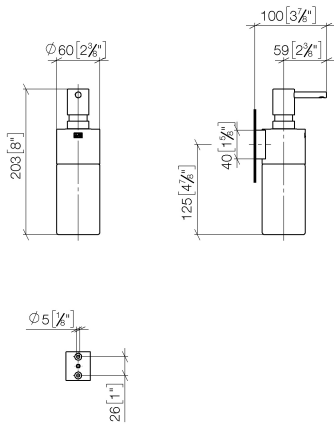

Dispenser wall model - Champagne (22kt Gold)

MADISON

83 435 970

- bottle made of crystal glass, matt
- width 60mm
- height 200 mm
- 250 ml bottle
- 96mm projection

Fits: MADISON, MEM, TARA, CL.1, LISSÉ,
VAIA, META, CYO

83 435 970

mm [inches]

83 435 970

Parts for other finishes can be found here: [Chrome](#)

Spare parts list

No.	Item Number	Name	Quantity used	Delivery time
1	90 10 10 535 00-47	dispenser	1	30
2	90 10 10 525 00-47	base	1	30
3	90 90 04 001 00 82	glass	1	2
4	09 30 30 093 90	screw	1	2
5	05 30 31 025 00 90	fixing set	1	2
6	08 10 10 530-47	holder	1	30