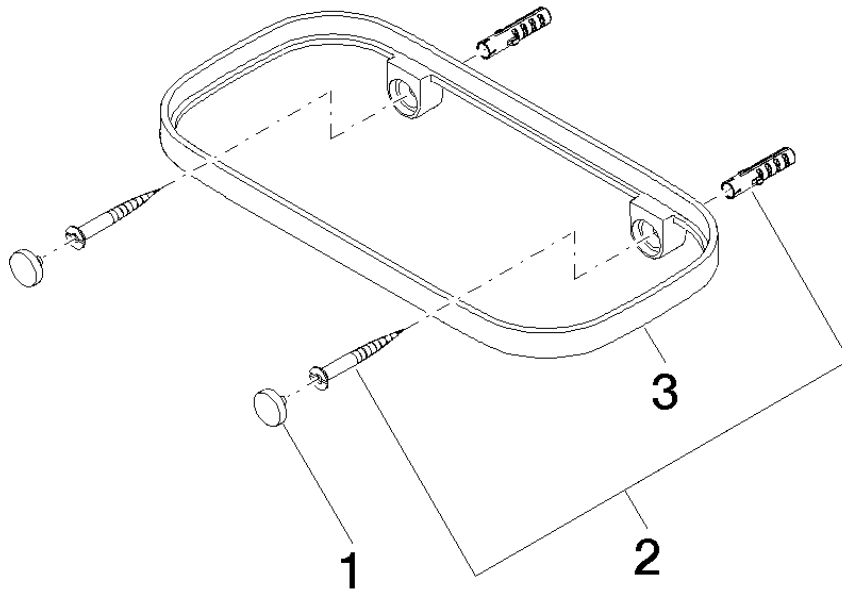

Required miscellaneous

Grid element - Taupe 82 481 970-53
 •plastic grid elements

83 481 970

mm [inches]

83 481 970

Parts for other finishes can be found here: [Chrome](#)

Spare parts list

No.	Item Number	Name	Quantity used	Delivery time
1	90 30 30 520 00-06	set	1	10
2	05 30 31 002 00 90	fixing set	1	2
3	08 17 97 577-06	holder	1	10