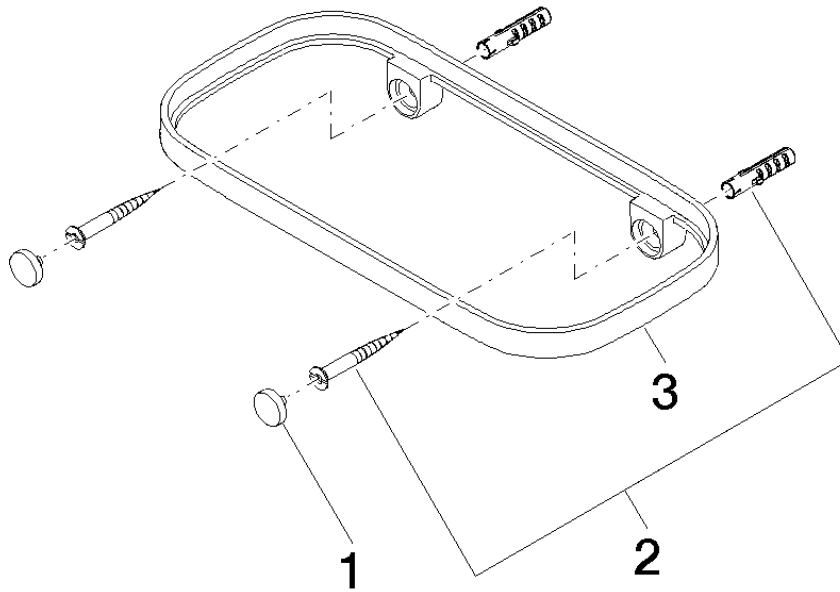

Required miscellaneous

Grid element - Taupe 82 481 970-53
 •plastic grid elements

83 481 970

mm [inches]

83 481 970

Parts for other finishes can be found here: [Chrome](#)

Spare parts list

No.	Item Number	Name	Quantity used	Delivery time
1	90 30 30 520 00-08	set	1	40
2	05 30 31 002 00 90	fixing set	1	2
3	08 17 97 577-08	holder	1	40