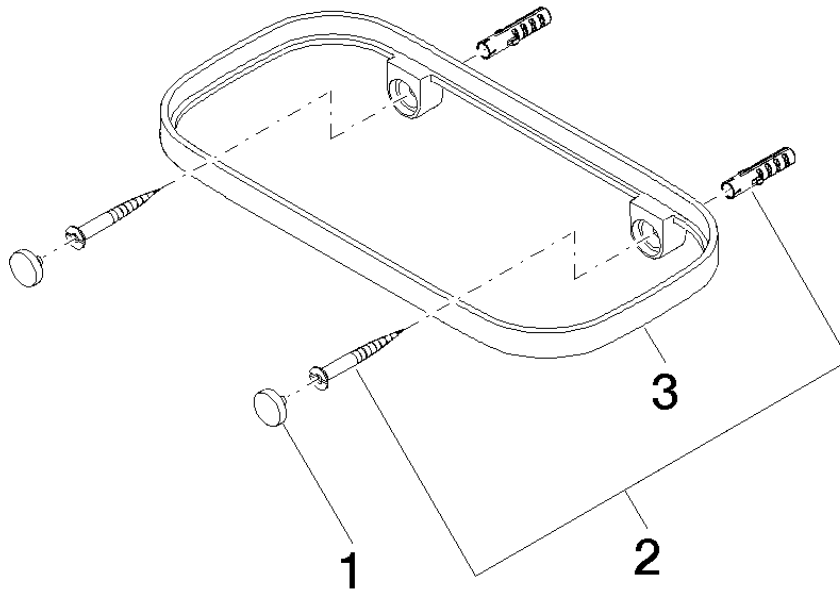

83 481 970

- width 200mm
- height 26 mm
- 100mm projection
- without grid element

Fits: IMO, TARA, LISSÉ, META

	Brushed Light Gold	83 481 970-27
	Chrome	83 481 970-00
	Brushed Platinum	83 481 970-06
	Platinum	83 481 970-08
	Dark Chrome	83 481 970-19
	Light Gold	83 481 970-26
	Brushed Durabronze (23kt Gold)	83 481 970-28
	Matte Black	83 481 970-33
	Brushed Bronze	83 481 970-42
	Brushed Champagne (22kt Gold)	83 481 970-46
	Champagne (22kt Gold)	83 481 970-47
	Brushed Chrome	83 481 970-93
	Brushed Dark Platinum	83 481 970-99

83 481 970

mm [inches]

83 481 970

Parts for other finishes can be found here: [Chrome](#)

Spare parts list

No.	Item Number	Name	Quantity used	Delivery time
1	90 30 30 520 00-27	set	1	30
2	05 30 31 002 00 90	fixing set	1	2
3	08 17 97 577-27	holder	1	60