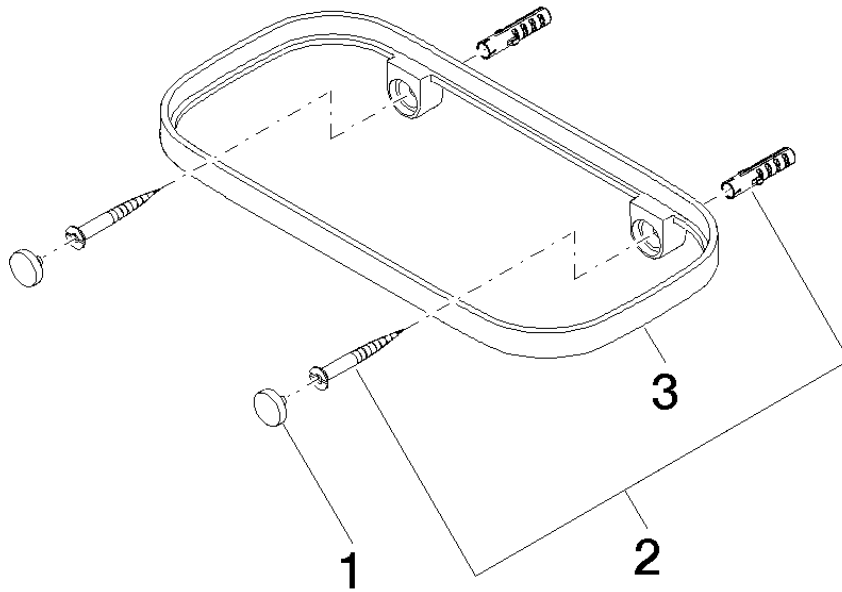

Shelf wall model - Matte Black

IMO

83 481 970

- width 200mm
- height 26 mm
- 100mm projection
- without grid element

Fits: IMO, TARA, LISSÉ, META

	Matte Black	83 481 970-33
	Chrome	83 481 970-00
	Brushed Platinum	83 481 970-06
	Platinum	83 481 970-08
	Dark Chrome	83 481 970-19
	Light Gold	83 481 970-26
	Brushed Light Gold	83 481 970-27
	Brushed Durabronze (23kt Gold)	83 481 970-28
	Brushed Bronze	83 481 970-42
	Brushed Champagne (22kt Gold)	83 481 970-46
	Champagne (22kt Gold)	83 481 970-47
	Brushed Chrome	83 481 970-93
	Brushed Dark Platinum	83 481 970-99

83 481 970

mm [inches]

83 481 970

Parts for other finishes can be found here: [Chrome](#)

Spare parts list

No.	Item Number	Name	Quantity used	Delivery time
1	90 30 30 520 00-33	set	1	-
Spare part can no longer be ordered, please order the replacement item				
2	05 30 31 002 00 90	fixing set	1	2
3	08 17 97 577-33	holder	1	30