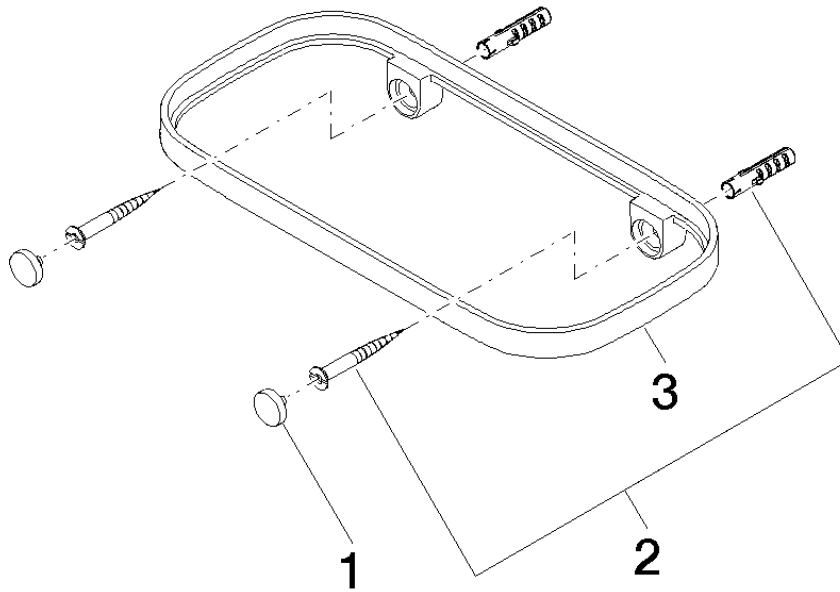

83 481 970

- width 200mm
- height 26 mm
- 100mm projection
- without grid element

Fits: IMO, TARA, LISSÉ, META

	Brushed Bronze	83 481 970-42
	Chrome	83 481 970-00
	Brushed Platinum	83 481 970-06
	Platinum	83 481 970-08
	Dark Chrome	83 481 970-19
	Light Gold	83 481 970-26
	Brushed Light Gold	83 481 970-27
	Brushed Durabronze (23kt Gold)	83 481 970-28
	Matte Black	83 481 970-33
	Brushed Champagne (22kt Gold)	83 481 970-46
	Champagne (22kt Gold)	83 481 970-47
	Brushed Chrome	83 481 970-93
	Brushed Dark Platinum	83 481 970-99

83 481 970

mm [inches]

83 481 970

Parts for other finishes can be found here: [Chrome](#)

Spare parts list

No.	Item Number	Name	Quantity used	Delivery time
1	90 30 30 520 00-42	set	1	30
2	05 30 31 002 00 90	fixing set	1	2
3	08 17 97 577-42	holder	1	60