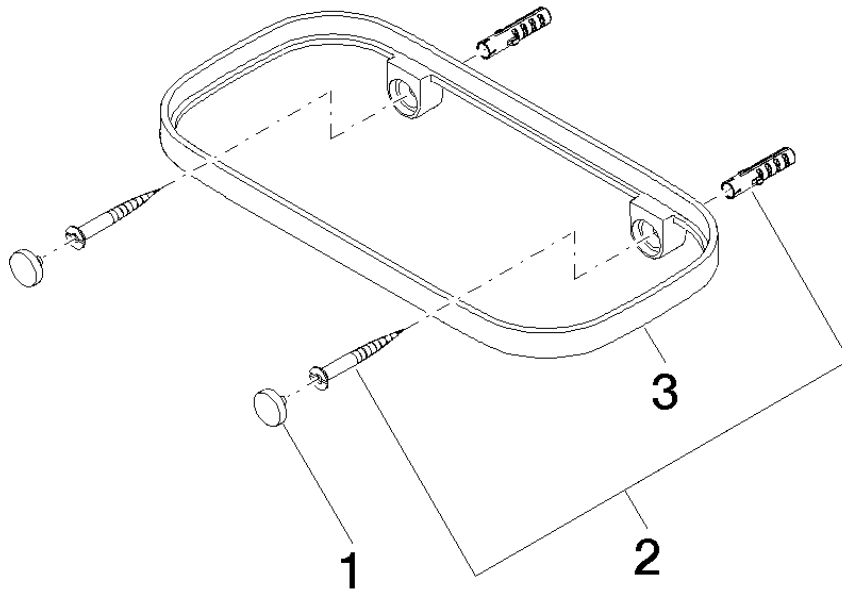

Required miscellaneous

Grid element - Taupe 82 481 970-53
 •plastic grid elements

83 481 970

mm [inches]

83 481 970

Parts for other finishes can be found here: [Chrome](#)

Spare parts list

No.	Item Number	Name	Quantity used	Delivery time
1	90 30 30 520 00-46	set	1	30
2	05 30 31 002 00 90	fixing set	1	2
3	08 17 97 577-46	holder	1	30