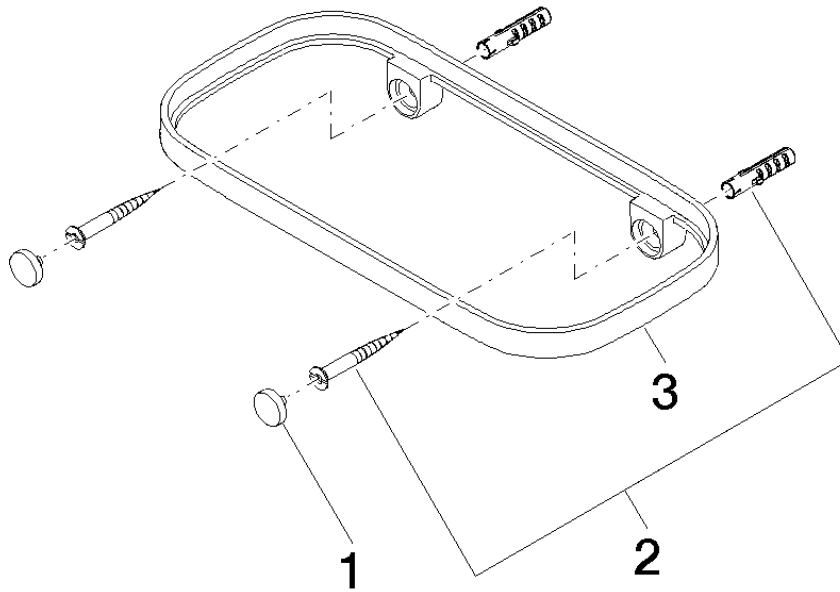

**Grid element - Light Grey** 82 481 970-52  
 •plastic grid elements

**Required miscellaneous**

**Grid element - Taupe** 82 481 970-53  
 •plastic grid elements

83 481 970

mm [inches]

83 481 970

Parts for other finishes can be found here: [Chrome](#)

### Spare parts list

No.	Item Number	Name	Quantity used	Delivery time
1	90 30 30 520 00-47	set	1	30
2	05 30 31 002 00 90	fixing set	1	2
3	08 17 97 577-47	holder	1	30