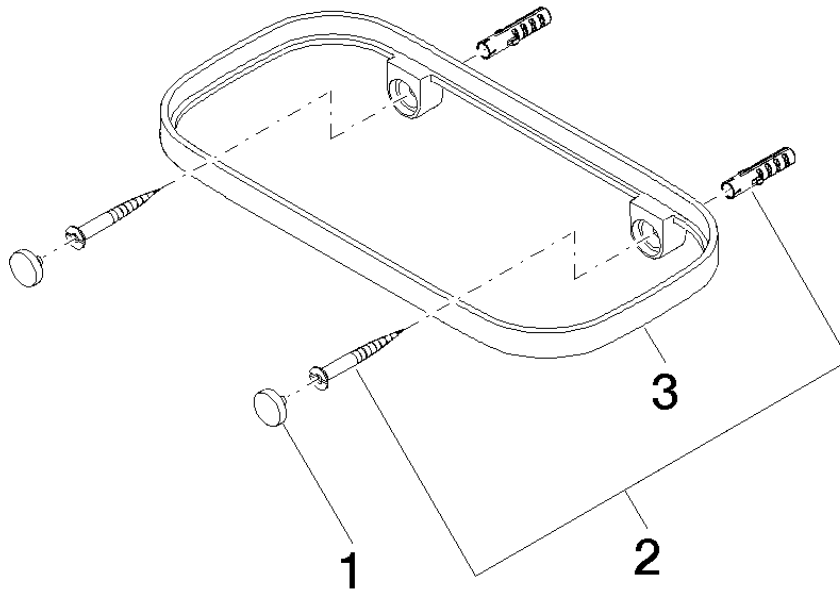

83 481 970

- width 200mm
- height 26 mm
- 100mm projection
- without grid element

Fits: IMO, TARA, LISSÉ, META

| | | |
|---|-------------------------------------|---------------|
|  | Brushed Chrome | 83 481 970-93 |
|  | Chrome | 83 481 970-00 |
|  | Brushed Platinum | 83 481 970-06 |
|  | Platinum | 83 481 970-08 |
|  | Dark Chrome | 83 481 970-19 |
|  | Light Gold | 83 481 970-26 |
|  | Brushed Light Gold | 83 481 970-27 |
|  | Brushed Durabronze (23kt Gold) | 83 481 970-28 |
|  | Matte Black | 83 481 970-33 |
|  | Brushed Bronze | 83 481 970-42 |
|  | Brushed Champagne (22kt Gold) | 83 481 970-46 |
|  | Champagne (22kt Gold) | 83 481 970-47 |
|  | Brushed Dark Platinum | 83 481 970-99 |

83 481 970

mm [inches]

83 481 970

Parts for other finishes can be found here: [Chrome](#)

Spare parts list

| No. | Item Number | Name | Quantity used | Delivery time |
|-----|--------------------|------------|---------------|---------------|
| 1 | 90 30 30 520 00-93 | set | 1 | 20 |
| 2 | 05 30 31 002 00 90 | fixing set | 1 | 2 |
| 3 | 08 17 97 577-93 | holder | 1 | 20 |