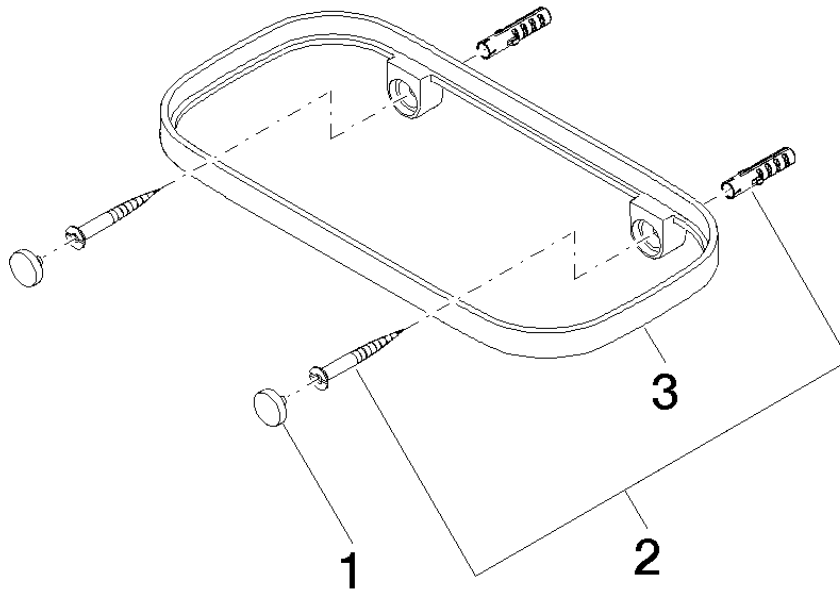

### Required miscellaneous

**Grid element - Taupe** 82 481 970-53  
 •plastic grid elements

83 481 970

mm [inches]

83 481 970

Parts for other finishes can be found here: [Chrome](#)