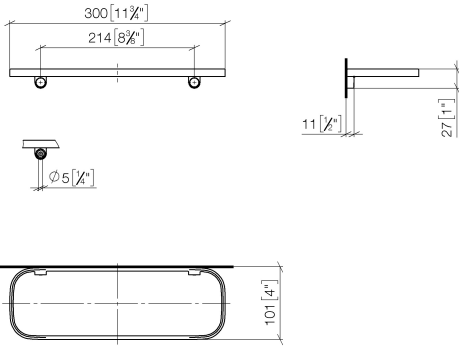

Shelf wall model - Brushed Platinum

TARA

83 482 970

- width 300mm
- height 26 mm
- 100mm projection
- without grid element

Fits: TARA, LISSÉ, META

| | | |
|---|-------------------------------------|---------------|
|  | Brushed Platinum | 83 482 970-06 |
|  | Chrome | 83 482 970-00 |
|  | Platinum | 83 482 970-08 |
|  | Dark Chrome | 83 482 970-19 |
|  | Light Gold | 83 482 970-26 |
|  | Brushed Light Gold | 83 482 970-27 |
|  | Brushed Durabronze (23kt Gold) | 83 482 970-28 |
|  | Matte Black | 83 482 970-33 |
|  | Brushed Bronze | 83 482 970-42 |
|  | Brushed Champagne (22kt Gold) | 83 482 970-46 |
|  | Champagne (22kt Gold) | 83 482 970-47 |
|  | Brushed Chrome | 83 482 970-93 |
|  | Brushed Dark Platinum | 83 482 970-99 |

Required miscellaneous

Grid element - Taupe 82 482 970-53
 •plastic grid elements

83 482 970

mm [inches]

83 482 970

Parts for other finishes can be found here: [Chrome](#)

Spare parts list

| No. | Item Number | Name | Quantity used | Delivery time |
|-----|--------------------|------------|---------------|---------------|
| 1 | 90 30 30 520 00-06 | set | 1 | 10 |
| 2 | 05 30 31 002 00 90 | fixing set | 1 | 2 |
| 3 | 08 17 97 578-06 | holder | 1 | 10 |