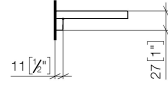

**Grid element - Light Grey** 82 482 970-52  
 •plastic grid elements

Required miscellaneous

**Grid element - Taupe** 82 482 970-53  
 •plastic grid elements

83 482 970

mm [inches]

83 482 970

Parts for other finishes can be found here: [Chrome](#)