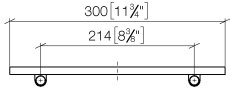

**Grid element - Light Grey** 82 482 970-52  
 •plastic grid elements

Required miscellaneous

**Grid element - Taupe** 82 482 970-53  
 •plastic grid elements

83 482 970

mm [inches]

83 482 970

Parts for other finishes can be found here: [Chrome](#)