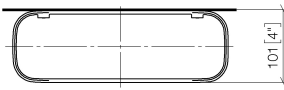

83 482 970

- width 300mm
- height 26 mm
- 100mm projection
- without grid element

Fits: TARA, LISSÉ, META

	Platinum	83 482 970-08
	Chrome	83 482 970-00
	Brushed Platinum	83 482 970-06
	Dark Chrome	83 482 970-19
	Light Gold	83 482 970-26
	Brushed Light Gold	83 482 970-27
	Brushed Durabronze (23kt Gold)	83 482 970-28
	Matte Black	83 482 970-33
	Brushed Bronze	83 482 970-42
	Brushed Champagne (22kt Gold)	83 482 970-46
	Champagne (22kt Gold)	83 482 970-47
	Brushed Chrome	83 482 970-93
	Brushed Dark Platinum	83 482 970-99

**Grid element - Light Grey** 82 482 970-52  
 •plastic grid elements

Required miscellaneous

**Grid element - Taupe** 82 482 970-53  
 •plastic grid elements

83 482 970

mm [inches]

83 482 970

Parts for other finishes can be found here: [Chrome](#)