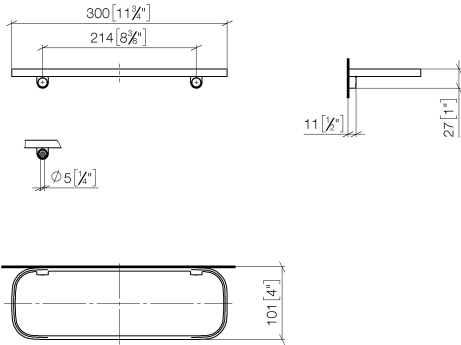

Shelf wall model - Matte White

83 482 970 Product version from 10/1/2023

- width 300mm
- height 26 mm
- 100mm projection
- without grid element

	Matte White	83 482 970-10
	Chrome	83 482 970-00
	Brushed Platinum	83 482 970-06
	Platinum	83 482 970-08
	Dark Chrome	83 482 970-19
	Light Gold	83 482 970-26
	Brushed Light Gold	83 482 970-27
	Brushed Durabronze (23kt Gold)	83 482 970-28
	Matte Black	83 482 970-33
	Brushed Bronze	83 482 970-42
	Brushed Champagne (22kt Gold)	83 482 970-46
	Champagne (22kt Gold)	83 482 970-47
	Brushed Chrome	83 482 970-93
	Brushed Dark Platinum	83 482 970-99

Required miscellaneous

Grid element - Taupe	82 482 970-53
•plastic grid elements	

Shelf wall model - Matte White

83 482 970 Product version from 10/1/2023

mm [inches]

Shelf wall model - Matte White

83 482 970 Product version from 10/1/2023