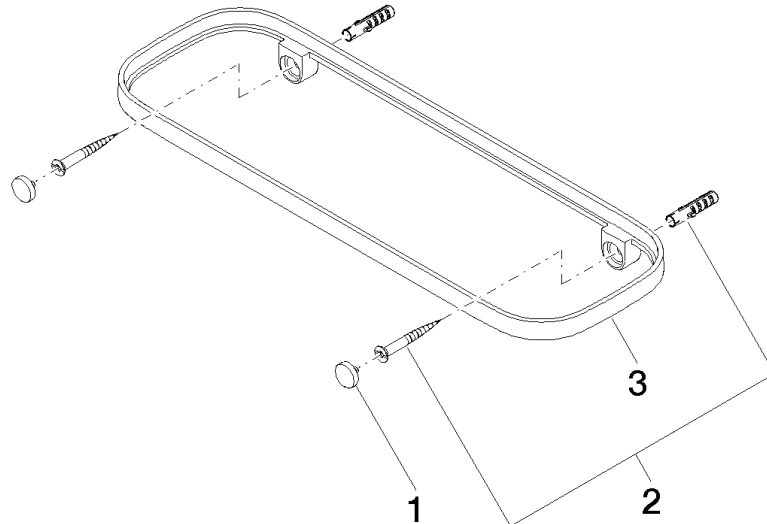

Shelf wall model - Matte White

83 482 970 Product version from 10/1/2023

Parts for other finishes can be found here: [Chrome](#)

Spare parts list

No.	Item Number	Name	Quantity used	Delivery time
1	90 30 30 520 00-10	set	1	60
2	05 30 31 002 00 90	fixing set	1	2
3	08 17 97 578-10	holder	1	60