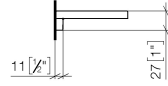

Required miscellaneous

Grid element - Taupe 82 482 970-53
 •plastic grid elements

83 482 970

mm [inches]

83 482 970

Parts for other
finishes can be found
here: [Chrome](#)