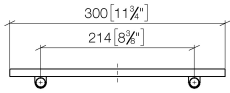

83 482 970

- width 300mm
- height 26 mm
- 100mm projection
- without grid element

Fits: TARA, LISSÉ, META

	Light Gold	83 482 970-26
	Chrome	83 482 970-00
	Brushed Platinum	83 482 970-06
	Platinum	83 482 970-08
	Dark Chrome	83 482 970-19
	Brushed Light Gold	83 482 970-27
	Brushed Durabronze (23kt Gold)	83 482 970-28
	Matte Black	83 482 970-33
	Brushed Bronze	83 482 970-42
	Brushed Champagne (22kt Gold)	83 482 970-46
	Champagne (22kt Gold)	83 482 970-47
	Brushed Chrome	83 482 970-93
	Brushed Dark Platinum	83 482 970-99

83 482 970

mm [inches]

83 482 970

Parts for other finishes can be found here: [Chrome](#)

Spare parts list

No.	Item Number	Name	Quantity used	Delivery time
1	90 30 30 520 00-26	set	1	30
2	05 30 31 002 00 90	fixing set	1	2
3	08 17 97 578-26	holder	1	60