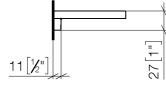

83 482 970

- width 300mm
- height 26 mm
- 100mm projection
- without grid element

Fits: TARA, LISSÉ, META

	Light Gold	83 482 970-26
	Chrome	83 482 970-00
	Brushed Platinum	83 482 970-06
	Platinum	83 482 970-08
	Dark Chrome	83 482 970-19
	Brushed Light Gold	83 482 970-27
	Brushed Durabronze (23kt Gold)	83 482 970-28
	Matte Black	83 482 970-33
	Brushed Bronze	83 482 970-42
	Brushed Champagne (22kt Gold)	83 482 970-46
	Champagne (22kt Gold)	83 482 970-47
	Brushed Chrome	83 482 970-93
	Brushed Dark Platinum	83 482 970-99

83 482 970

mm [inches]

83 482 970

Parts for other finishes can be found here: [Chrome](#)

Spare parts list

No.	Item Number	Name	Quantity used	Delivery time
1	90 30 30 520 00-26	set	1	30
2	05 30 31 002 00 90	fixing set	1	2
3	08 17 97 578-26	holder	1	60