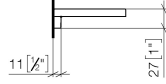

83 482 970

- width 300mm
- height 26 mm
- 100mm projection
- without grid element

Fits: TARA, LISSÉ, META

	Brushed Light Gold	83 482 970-27
	Chrome	83 482 970-00
	Brushed Platinum	83 482 970-06
	Platinum	83 482 970-08
	Dark Chrome	83 482 970-19
	Light Gold	83 482 970-26
	Brushed Durabronze (23kt Gold)	83 482 970-28
	Matte Black	83 482 970-33
	Brushed Bronze	83 482 970-42
	Brushed Champagne (22kt Gold)	83 482 970-46
	Champagne (22kt Gold)	83 482 970-47
	Brushed Chrome	83 482 970-93
	Brushed Dark Platinum	83 482 970-99

83 482 970

mm [inches]

83 482 970

Parts for other finishes can be found here: [Chrome](#)