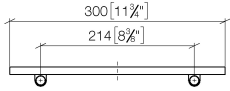

83 482 970

- width 300mm
- height 26 mm
- 100mm projection
- without grid element

Fits: TARA, LISSÉ, META

	Brushed Light Gold	83 482 970-27
	Chrome	83 482 970-00
	Brushed Platinum	83 482 970-06
	Platinum	83 482 970-08
	Dark Chrome	83 482 970-19
	Light Gold	83 482 970-26
	Brushed Durabronze (23kt Gold)	83 482 970-28
	Matte Black	83 482 970-33
	Brushed Bronze	83 482 970-42
	Brushed Champagne (22kt Gold)	83 482 970-46
	Champagne (22kt Gold)	83 482 970-47
	Brushed Chrome	83 482 970-93
	Brushed Dark Platinum	83 482 970-99

83 482 970

mm [inches]

83 482 970

Parts for other finishes can be found here: [Chrome](#)