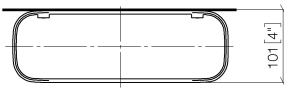

Shelf wall model - Brushed Durabronz (23kt Gold)

TARA

83 482 970

- width 300mm
- height 26 mm
- 100mm projection
- without grid element

Fits: TARA, LISSÉ, META

	Brushed Durabronz (23kt Gold)	83 482 970-28
	Chrome	83 482 970-00
	Brushed Platinum	83 482 970-06
	Platinum	83 482 970-08
	Dark Chrome	83 482 970-19
	Light Gold	83 482 970-26
	Brushed Light Gold	83 482 970-27
	Matte Black	83 482 970-33
	Brushed Bronze	83 482 970-42
	Brushed Champagne (22kt Gold)	83 482 970-46
	Champagne (22kt Gold)	83 482 970-47
	Brushed Chrome	83 482 970-93
	Brushed Dark Platinum	83 482 970-99

Required miscellaneous

Grid element - Matte Black	82 482 970-33
•plastic grid elements	

Required miscellaneous

Grid element - Creamy White	82 482 970-51
•plastic grid elements	

Required miscellaneous

Grid element - Light Grey	82 482 970-52
•plastic grid elements	

Required miscellaneous

Grid element - Taupe	82 482 970-53
•plastic grid elements	

83 482 970

mm [inches]

83 482 970

Parts for other finishes can be found here: [Chrome](#)

Spare parts list

No.	Item Number	Name	Quantity used	Delivery time
1	90 30 30 520 00-28	set	1	20
2	05 30 31 002 00 90	fixing set	1	2
3	08 17 97 578-28	holder	1	20