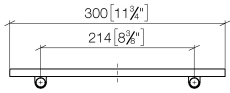

83 482 970

- width 300mm
- height 26 mm
- 100mm projection
- without grid element

Fits: TARA, LISSÉ, META

	Matte Black	83 482 970-33
	Chrome	83 482 970-00
	Brushed Platinum	83 482 970-06
	Platinum	83 482 970-08
	Dark Chrome	83 482 970-19
	Light Gold	83 482 970-26
	Brushed Light Gold	83 482 970-27
	Brushed Durabronze (23kt Gold)	83 482 970-28
	Brushed Bronze	83 482 970-42
	Brushed Champagne (22kt Gold)	83 482 970-46
	Champagne (22kt Gold)	83 482 970-47
	Brushed Chrome	83 482 970-93
	Brushed Dark Platinum	83 482 970-99

83 482 970

mm [inches]

83 482 970

Parts for other finishes can be found here: [Chrome](#)

Spare parts list

No.	Item Number	Name	Quantity used	Delivery time
1	90 30 30 520 00-33	set	1	-
Spare part can no longer be ordered, please order the replacement item				
2	05 30 31 002 00 90	fixing set	1	2
3	08 17 97 578-33	holder	1	30