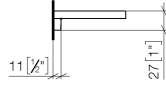

83 482 970

- width 300mm
- height 26 mm
- 100mm projection
- without grid element

Fits: TARA, LISSÉ, META

	Matte Black	83 482 970-33
	Chrome	83 482 970-00
	Brushed Platinum	83 482 970-06
	Platinum	83 482 970-08
	Dark Chrome	83 482 970-19
	Light Gold	83 482 970-26
	Brushed Light Gold	83 482 970-27
	Brushed Durabronze (23kt Gold)	83 482 970-28
	Brushed Bronze	83 482 970-42
	Brushed Champagne (22kt Gold)	83 482 970-46
	Champagne (22kt Gold)	83 482 970-47
	Brushed Chrome	83 482 970-93
	Brushed Dark Platinum	83 482 970-99

83 482 970

mm [inches]

83 482 970

Parts for other finishes can be found here: [Chrome](#)

Spare parts list

No.	Item Number	Name	Quantity used	Delivery time
1	90 30 30 520 00-33	set	1	-
Spare part can no longer be ordered, please order the replacement item				
2	05 30 31 002 00 90	fixing set	1	2
3	08 17 97 578-33	holder	1	30