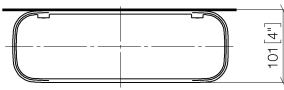

83 482 970

- width 300mm
- height 26 mm
- 100mm projection
- without grid element

Fits: TARA, LISSÉ, META

	Matte Black	83 482 970-33
	Chrome	83 482 970-00
	Brushed Platinum	83 482 970-06
	Platinum	83 482 970-08
	Dark Chrome	83 482 970-19
	Light Gold	83 482 970-26
	Brushed Light Gold	83 482 970-27
	Brushed Durabronze (23kt Gold)	83 482 970-28
	Brushed Bronze	83 482 970-42
	Brushed Champagne (22kt Gold)	83 482 970-46
	Champagne (22kt Gold)	83 482 970-47
	Brushed Chrome	83 482 970-93
	Brushed Dark Platinum	83 482 970-99

83 482 970

mm [inches]

83 482 970

Parts for other finishes can be found here: [Chrome](#)

Spare parts list

No.	Item Number	Name	Quantity used	Delivery time
1	90 30 30 520 00-33	set	1	-
Spare part can no longer be ordered, please order the replacement item				
2	05 30 31 002 00 90	fixing set	1	2
3	08 17 97 578-33	holder	1	30