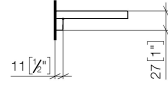

**Shelf wall model - Brushed Champagne (22kt Gold)**

TARA

83 482 970

- width 300mm
- height 26 mm
- 100mm projection
- without grid element

Fits: TARA, LISSÉ, META

	Brushed Champagne (22kt Gold)	83 482 970-46
	Chrome	83 482 970-00
	Brushed Platinum	83 482 970-06
	Platinum	83 482 970-08
	Dark Chrome	83 482 970-19
	Light Gold	83 482 970-26
	Brushed Light Gold	83 482 970-27
	Brushed Durabronze (23kt Gold)	83 482 970-28
	Matte Black	83 482 970-33
	Brushed Bronze	83 482 970-42
	Champagne (22kt Gold)	83 482 970-47
	Brushed Chrome	83 482 970-93
	Brushed Dark Platinum	83 482 970-99

**Grid element - Light Grey** 82 482 970-52  
 •plastic grid elements

**Required miscellaneous**

**Grid element - Taupe** 82 482 970-53  
 •plastic grid elements

83 482 970

mm [inches]

83 482 970

Parts for other finishes can be found here: [Chrome](#)