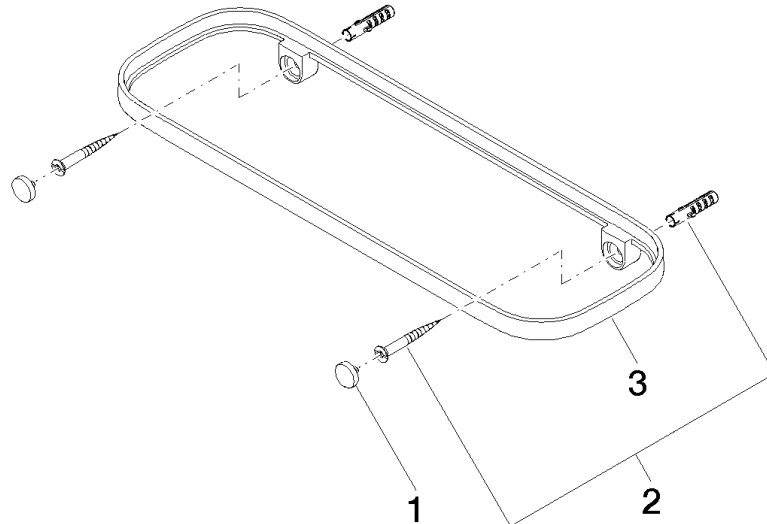

**Shelf wall model - Brushed Champagne (22kt Gold)**

TARA

83 482 970

- width 300mm
- height 26 mm
- 100mm projection
- without grid element

Fits: TARA, LISSÉ, META

	Brushed Champagne (22kt Gold)	83 482 970-46
	Chrome	83 482 970-00
	Brushed Platinum	83 482 970-06
	Platinum	83 482 970-08
	Dark Chrome	83 482 970-19
	Light Gold	83 482 970-26
	Brushed Light Gold	83 482 970-27
	Brushed Durabronze (23kt Gold)	83 482 970-28
	Matte Black	83 482 970-33
	Brushed Bronze	83 482 970-42
	Champagne (22kt Gold)	83 482 970-47
	Brushed Chrome	83 482 970-93
	Brushed Dark Platinum	83 482 970-99

**Grid element - Light Grey** 82 482 970-52  
 •plastic grid elements

**Required miscellaneous**

**Grid element - Taupe** 82 482 970-53  
 •plastic grid elements

83 482 970

mm [inches]

83 482 970

Parts for other finishes can be found here: [Chrome](#)

### Spare parts list

No.	Item Number	Name	Quantity used	Delivery time
1	90 30 30 520 00-46	set	1	30
2	05 30 31 002 00 90	fixing set	1	2
3	08 17 97 578-46	holder	1	30