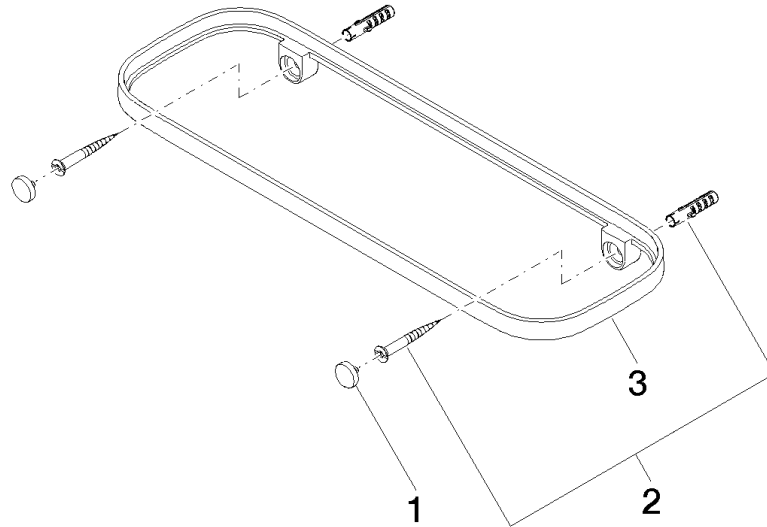

Required miscellaneous

Grid element - Taupe 82 482 970-53
 •plastic grid elements

83 482 970

mm [inches]

83 482 970

Parts for other finishes can be found here: [Chrome](#)

Spare parts list

No.	Item Number	Name	Quantity used	Delivery time
1	90 30 30 520 00-47	set	1	30
2	05 30 31 002 00 90	fixing set	1	2
3	08 17 97 578-47	holder	1	30