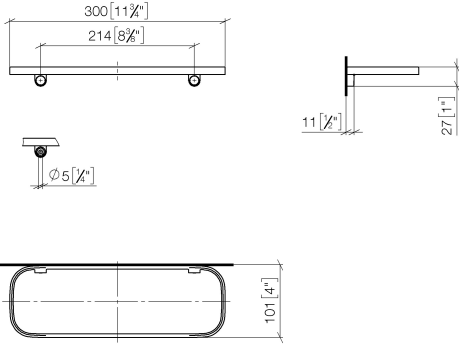

Shelf wall model - Champagne (22kt Gold)

TARA

83 482 970

- width 300mm
- height 26 mm
- 100mm projection
- without grid element

Fits: TARA, LISSÉ, META

	Champagne (22kt Gold)	83 482 970-47
	Chrome	83 482 970-00
	Brushed Platinum	83 482 970-06
	Platinum	83 482 970-08
	Dark Chrome	83 482 970-19
	Light Gold	83 482 970-26
	Brushed Light Gold	83 482 970-27
	Brushed Durabronze (23kt Gold)	83 482 970-28
	Matte Black	83 482 970-33
	Brushed Bronze	83 482 970-42
	Brushed Champagne (22kt Gold)	83 482 970-46
	Brushed Chrome	83 482 970-93
	Brushed Dark Platinum	83 482 970-99

Required miscellaneous

Grid element - Taupe 82 482 970-53
 •plastic grid elements

83 482 970

mm [inches]

83 482 970

Parts for other finishes can be found here: [Chrome](#)

Spare parts list

No.	Item Number	Name	Quantity used	Delivery time
1	90 30 30 520 00-47	set	1	30
2	05 30 31 002 00 90	fixing set	1	2
3	08 17 97 578-47	holder	1	30