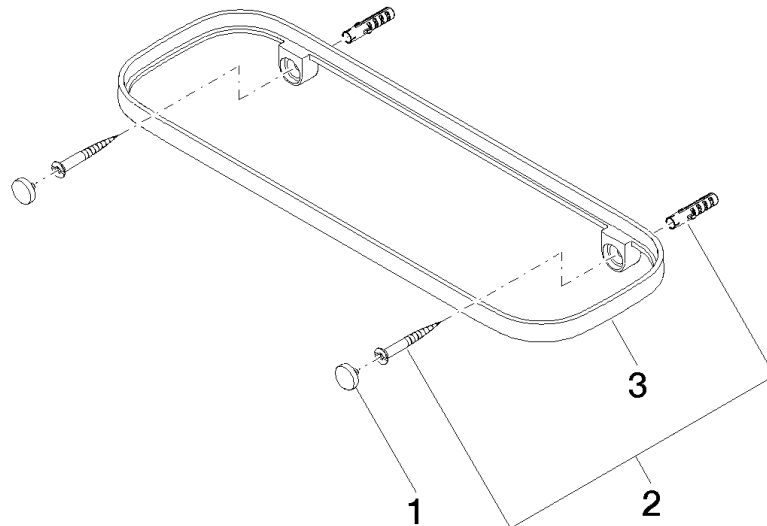

83 482 970

- width 300mm
- height 26 mm
- 100mm projection
- without grid element

Fits: TARA, LISSÉ, META

	Brushed Chrome	83 482 970-93
	Chrome	83 482 970-00
	Brushed Platinum	83 482 970-06
	Platinum	83 482 970-08
	Dark Chrome	83 482 970-19
	Light Gold	83 482 970-26
	Brushed Light Gold	83 482 970-27
	Brushed Durabronze (23kt Gold)	83 482 970-28
	Matte Black	83 482 970-33
	Brushed Bronze	83 482 970-42
	Brushed Champagne (22kt Gold)	83 482 970-46
	Champagne (22kt Gold)	83 482 970-47
	Brushed Dark Platinum	83 482 970-99

83 482 970

mm [inches]

83 482 970

Parts for other finishes can be found here: [Chrome](#)

### Spare parts list

No.	Item Number	Name	Quantity used	Delivery time
1	90 30 30 520 00-93	set	1	20
2	05 30 31 002 00 90	fixing set	1	2
3	08 17 97 578-93	holder	1	20