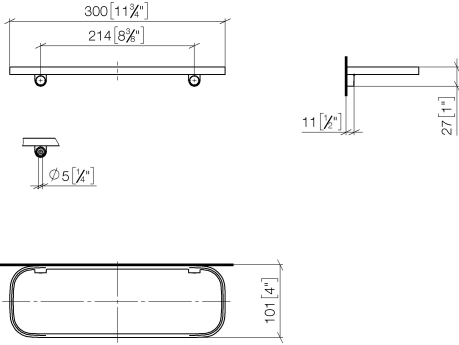

83 482 970

- width 300mm
- height 26 mm
- 100mm projection
- without grid element

Fits: TARA, LISSÉ, META

	Brushed Chrome	83 482 970-93
	Chrome	83 482 970-00
	Brushed Platinum	83 482 970-06
	Platinum	83 482 970-08
	Dark Chrome	83 482 970-19
	Light Gold	83 482 970-26
	Brushed Light Gold	83 482 970-27
	Brushed Durabronze (23kt Gold)	83 482 970-28
	Matte Black	83 482 970-33
	Brushed Bronze	83 482 970-42
	Brushed Champagne (22kt Gold)	83 482 970-46
	Champagne (22kt Gold)	83 482 970-47
	Brushed Dark Platinum	83 482 970-99

83 482 970

mm [inches]

83 482 970

Parts for other finishes can be found here: [Chrome](#)

### Spare parts list

No.	Item Number	Name	Quantity used	Delivery time
1	90 30 30 520 00-93	set	1	20
2	05 30 31 002 00 90	fixing set	1	2
3	08 17 97 578-93	holder	1	20