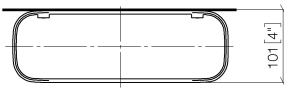

Shelf wall model - Brushed Dark Platinum

TARA

83 482 970

- width 300mm
- height 26 mm
- 100mm projection
- without grid element

Fits: TARA, LISSÉ, META

	Brushed Dark Platinum	83 482 970-99
	Chrome	83 482 970-00
	Brushed Platinum	83 482 970-06
	Platinum	83 482 970-08
	Dark Chrome	83 482 970-19
	Light Gold	83 482 970-26
	Brushed Light Gold	83 482 970-27
	Brushed Durabronze (23kt Gold)	83 482 970-28
	Matte Black	83 482 970-33
	Brushed Bronze	83 482 970-42
	Brushed Champagne (22kt Gold)	83 482 970-46
	Champagne (22kt Gold)	83 482 970-47
	Brushed Chrome	83 482 970-93

Required miscellaneous

Grid element - Matte Black	82 482 970-33
•plastic grid elements	

Required miscellaneous

Grid element - Creamy White	82 482 970-51
•plastic grid elements	

Required miscellaneous

Grid element - Light Grey	82 482 970-52
•plastic grid elements	

Required miscellaneous

Grid element - Taupe	82 482 970-53
•plastic grid elements	

83 482 970

mm [inches]

83 482 970

Parts for other finishes can be found here: [Chrome](#)

Spare parts list

No.	Item Number	Name	Quantity used	Delivery time
1	90 30 30 520 00-99	set	1	30
2	05 30 31 002 00 90	fixing set	1	2
3	08 17 97 578-99	holder	1	30