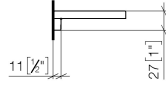

83 482 970

mm [inches]