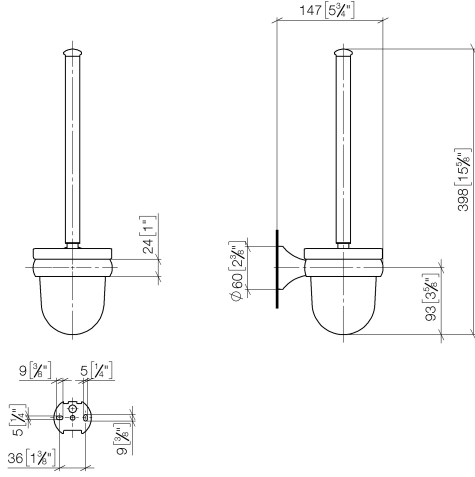

83 900 361

- crystal glass brush holder, matte
- brush head, white
- width 110mm
- height 400 mm
- 147mm projection

	Platinum	83 900 361-08
	Chrome	83 900 361-00
	Brushed Platinum	83 900 361-06
	Durabass (23kt Gold)	83 900 361-09
	Brushed Durabass (23kt Gold)	83 900 361-28
	Brushed Dark Platinum	83 900 361-99

83 900 361

mm [inches]

83 900 361

Product version from 7/3/2016

Parts for other
finishes can be found
here: [Chrome](#)

MADISON Toilet brush set wall model - Platinum

MADISON

83 900 361

Spare parts list

Product version from 7/3/2016

No.	Item Number	Name	Quantity used	Delivery time
	90 28 22 538 03-08	handle	5	40