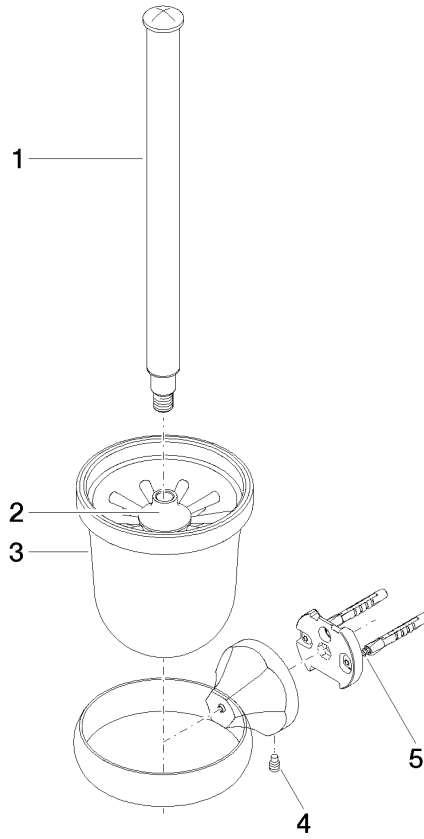

83 900 361

- crystal glass brush holder, matte
- brush head, white
- width 110mm
- height 400 mm
- 147mm projection

	Platinum	83 900 361-08
	Chrome	83 900 361-00
	Brushed Platinum	83 900 361-06
	Durabass (23kt Gold)	83 900 361-09
	Brushed Durabass (23kt Gold)	83 900 361-28
	Brushed Dark Platinum	83 900 361-99

83 900 361

mm [inches]

83 900 361

Product version from 7/3/2016

Parts for other
finishes can be found
here: [Chrome](#)

MADISON Toilet brush set wall model - Platinum

MADISON

83 900 361

Spare parts list

Product version from 7/3/2016

No.	Item Number	Name	Quantity used	Delivery time
	90 28 22 538 03-08	handle	5	40